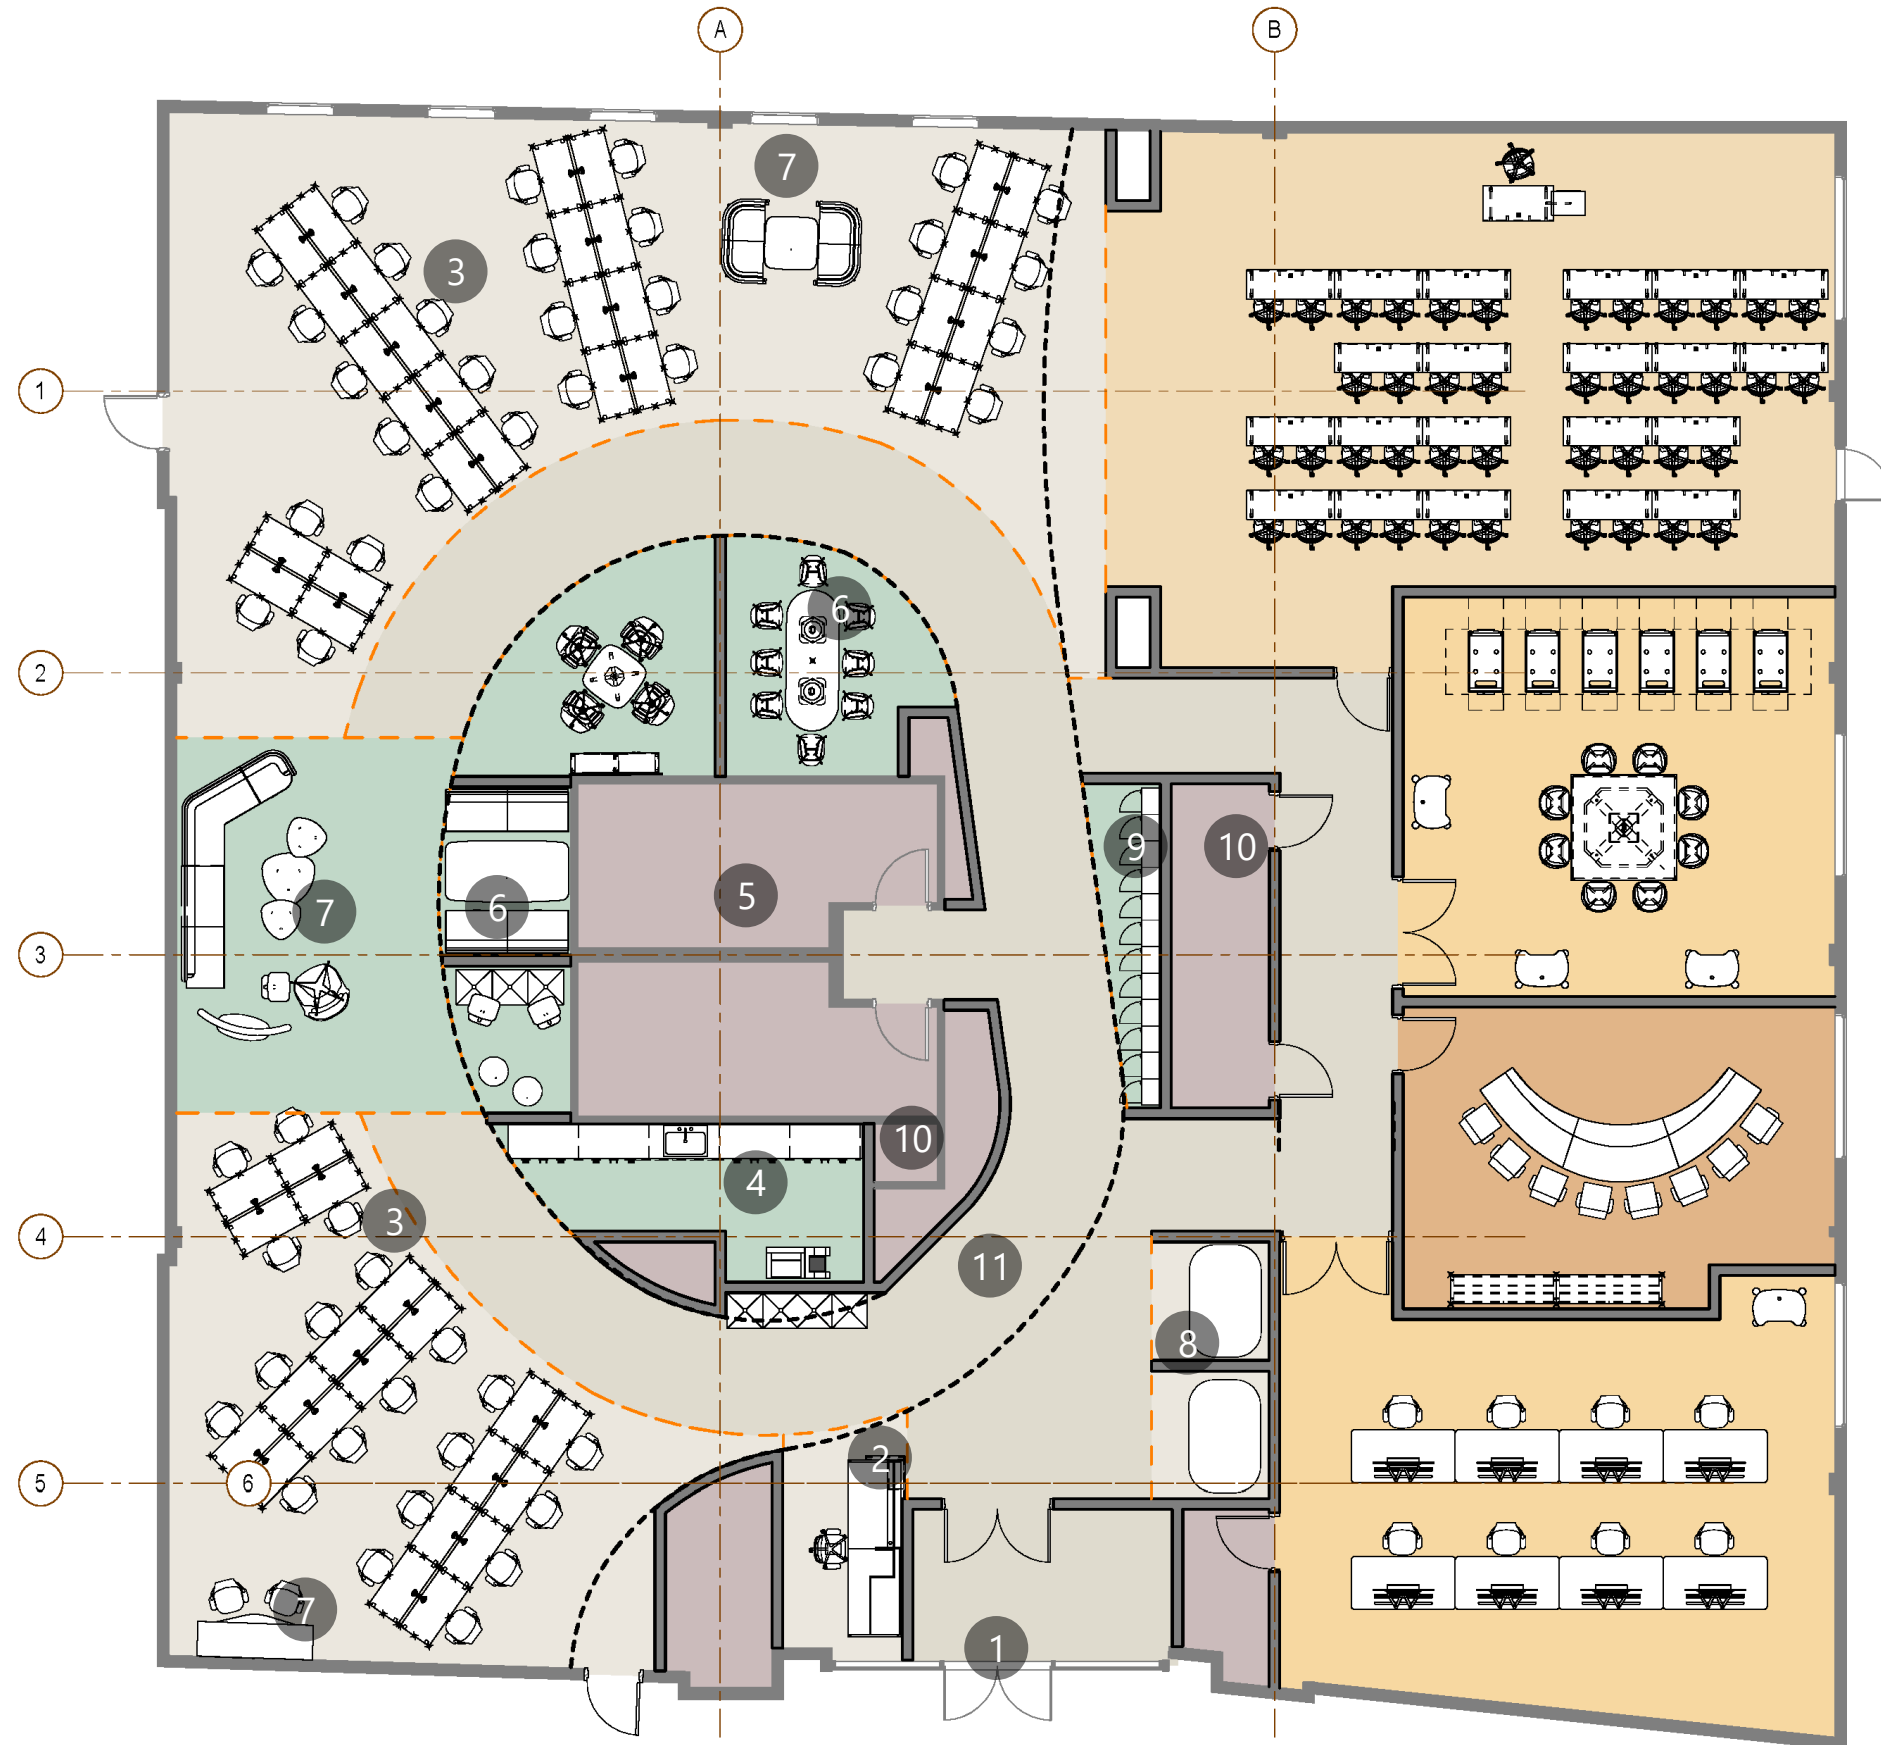

Organizing Concepts

Program

ZONE	ROOM	SIZE	OCCUPANCY
Opportunity	Classroom	1,115	30
Opportunity	Collaboration - Hotelling	685	20
Opportunity	Collaboration - PhD	1,275	30
Opportunity	Conference Room 1	400	18
Opportunity	Conference Room 2	150	10
Opportunity	Huddle 1	150	5
Opportunity	Huddle 2	70	5
Opportunity	Huddle 3	50	5
Opportunity	Huddle 4	330	5
Opportunity	Lab	740	20
Opportunity	Lab	555	15
Opportunity	Storage - Secure	100	1
Opportunity	Storage 1	200	1
Public	Reception	90	2
Public	Circulation	1,325	8
Public	Vestibule	125	2
Support	Access Control/BAS	30	1
Support	Electrical/Power Room	150	2
Support	IDF/MDF	100	1
Support	IT Storage	45	1
Support	Sm. Break Room	140	1
Support	Mechanical	70	1
Support	Bathrooms	340	6

Opportunity Public Support

\\ Concept Plan

- 1 ENTRY VESTIBULE
- 2 WELCOME DESK/LAB TECH
- 3 OPEN OFFICE
- 4 KITCHENETTE
- 5 BATHROOMS (EXISTING)
- 6 BREAKOUT/HUDDLE ROOMS
- 7 GATHERING
- 8 HOTELLING OFFICES (OPEN)
- 9 LOCKERS
- 10 SUPPORT
- 11 GRAPHICS WALL

Floor Plan

- 1 ENTRY VESTIBULE
- 2 WELCOME DESK/LAB TECH
- 3 OPEN OFFICE
- 4 KITCHENETTE
- 5 BATHROOMS (EXISTING)
- 6 BREAKOUT/HUDDLE ROOMS
- 7 GATHERING
- 8 HOTELLING OFFICES (OPEN)
- 9 LOCKERS
- 10 SUPPORT
- 11 GRAPHICS WALL