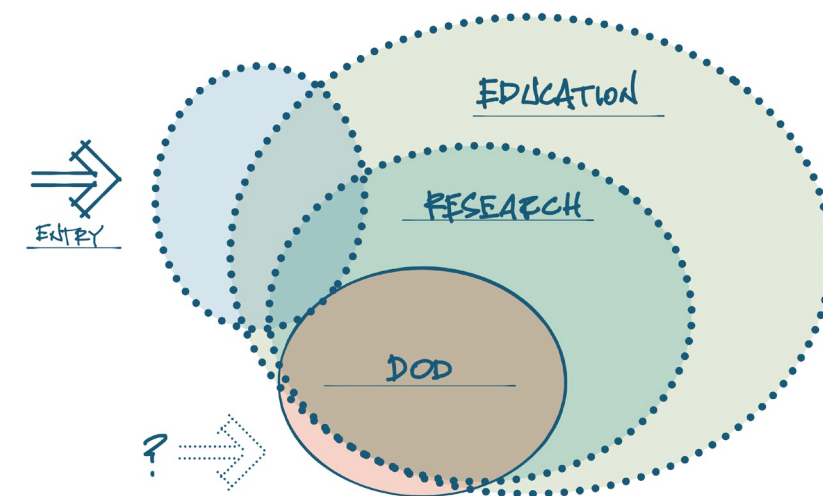

UNC Charlotte – Cybersecurity and AI-Datacenter Innovation Lab

Project Vision

The mission of the UNC Charlotte Critical Infrastructure Lab is to provide sought-after research, testing and certification capabilities for industry, government and academia. By meeting specialized learning and innovation needs, the lab will catalyze the North Tryon Tech Hub's growth as a destination for **solving** critical infrastructure **challenges**, with a focus on AI/cybersecurity, digital engineering, and datacenter/energy excellence.

Organizing Concepts

Program

ZONE	ROOM	SIZE	OCCUPANCY
Opportunity	Classroom	1,115	30
Opportunity	Collaboration - Hotelling	685	20
Opportunity	Collaboration - PhD	1,275	30
Opportunity	Conference Room 1	400	18
Opportunity	Conference Room 2	150	10
Opportunity	Huddle 1	150	5
Opportunity	Huddle 2	70	5
Opportunity	Huddle 3	50	5
Opportunity	Huddle 4	330	5
Opportunity	Lab	740	20
Opportunity	Lab	555	15
Opportunity	Storage - Secure	100	1
Opportunity	Storage 1	200	1
Public	Reception	90	2
Public	Circulation	1,325	8
Public	Vestibule	125	2
Support	Access Control/BAS	30	1
Support	Electrical/Power Room	150	2
Support	IDF/MDF	100	1
Support	IT Storage	45	1
Support	Sm. Break Room	140	1
Support	Mechanical	70	1
Support	Bathrooms	340	6

Opportunity Public Support

\\ Concept Plan

- 1 ENTRY VESTIBULE
- 2 WELCOME DESK/LAB TECH
- 3 OPEN OFFICE
- 4 KITCHENETTE
- 5 BATHROOMS (EXISTING)
- 6 BREAKOUT/HUDDLE ROOMS
- 7 GATHERING
- 8 HOTELLING OFFICES (OPEN)
- 9 LOCKERS
- 10 SUPPORT
- 11 GRAPHICS WALL