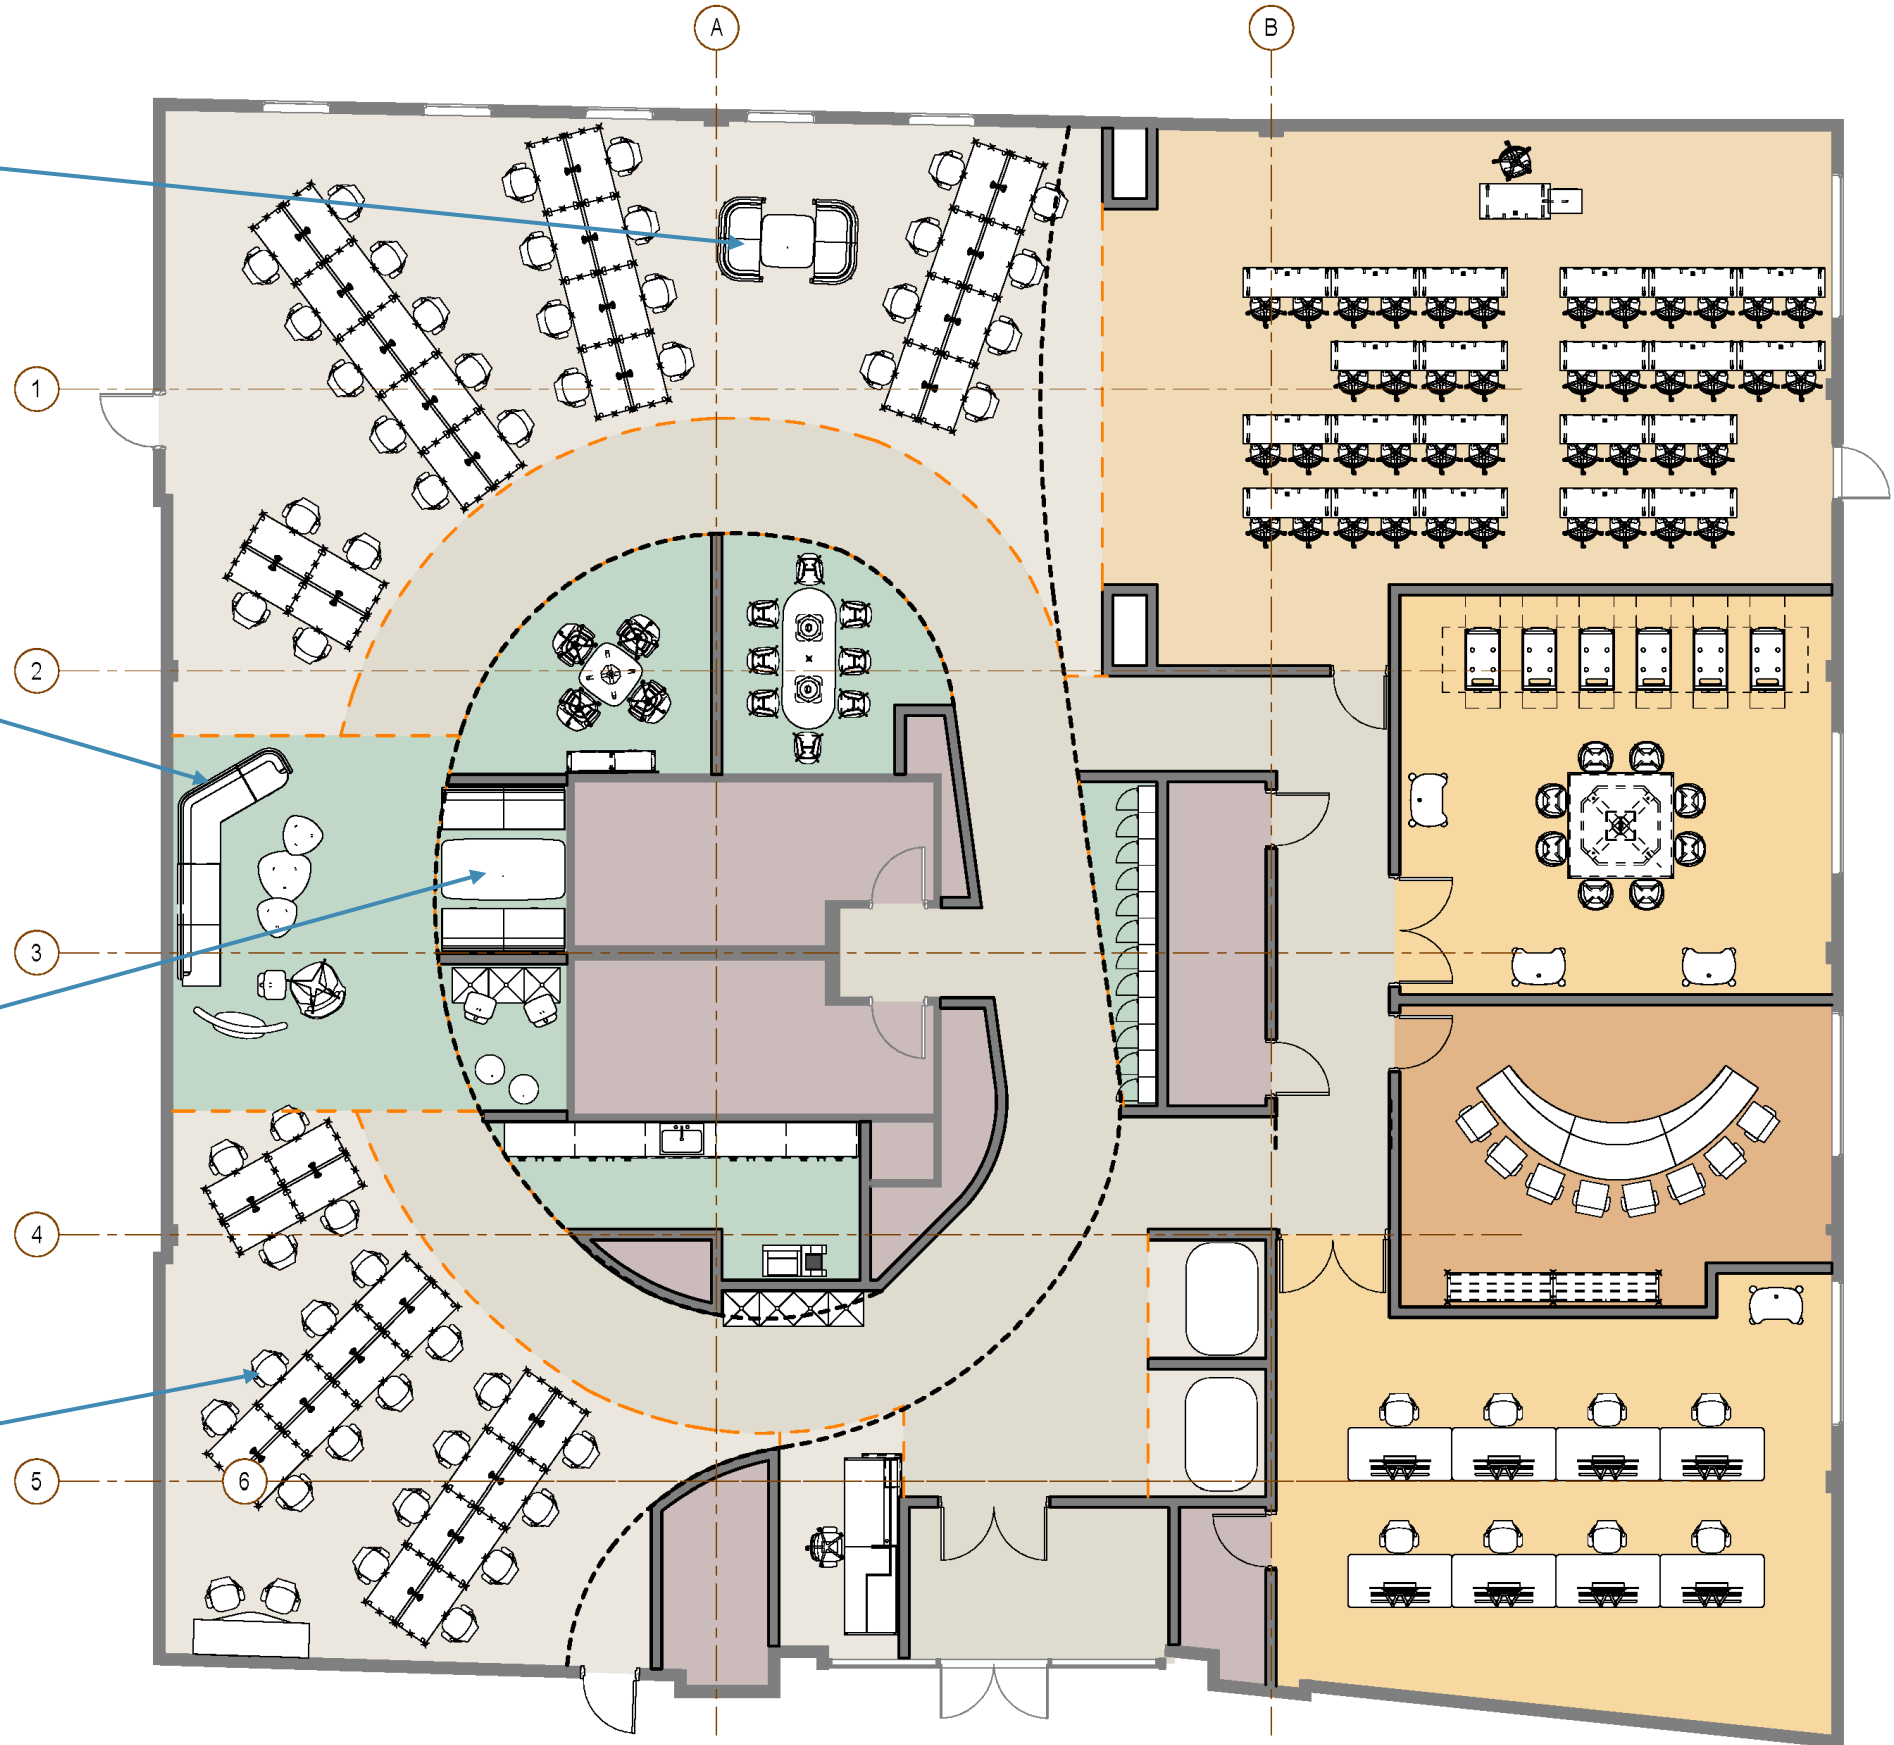

Organizing Concepts

Program

ZONE	ROOM	SIZE	OCCUPANCY
Opportunity	Classroom	1,115	30
Opportunity	Collaboration - Hotelling	685	20
Opportunity	Collaboration - PhD	1,275	30
Opportunity	Conference Room 1	400	18
Opportunity	Conference Room 2	150	10
Opportunity	Huddle 1	150	5
Opportunity	Huddle 2	70	5
Opportunity	Huddle 3	50	5
Opportunity	Huddle 4	330	5
Opportunity	Lab	740	20
Opportunity	Lab	555	15
Opportunity	Storage - Secure	100	1
Opportunity	Storage 1	200	1
Public	Reception	90	2
Public	Circulation	1,325	8
Public	Vestibule	125	2
Support	Access Control/BAS	30	1
Support	Electrical/Power Room	150	2
Support	IDF/MDF	100	1
Support	IT Storage	45	1
Support	Sm. Break Room	140	1
Support	Mechanical	70	1
Support	Bathrooms	340	6

Opportunity Public Support

\\ Concept Plan

- 1 ENTRY VESTIBULE
- 2 WELCOME DESK/LAB TECH
- 3 OPEN OFFICE
- 4 KITCHENETTE
- 5 BATHROOMS (EXISTING)
- 6 BREAKOUT/HUDDLE ROOMS
- 7 GATHERING
- 8 HOTELLING OFFICES (OPEN)
- 9 LOCKERS
- 10 SUPPORT
- 11 GRAPHICS WALL

Floor Plan

- 1 ENTRY VESTIBULE
- 2 WELCOME DESK/LAB TECH
- 3 OPEN OFFICE
- 4 KITCHENETTE
- 5 BATHROOMS (EXISTING)
- 6 BREAKOUT/HUDDLE ROOMS
- 7 GATHERING
- 8 HOTELLING OFFICES (OPEN)
- 9 LOCKERS
- 10 SUPPORT
- 11 GRAPHICS WALL

- COMMUNICATING
- FLOW
- FOCUS
- GATHERING
- LEARNING
- SIMULATION
- SUPPORT

\\ Concept Image

\\ Thank You

Furniture Concepts

Furniture Concepts