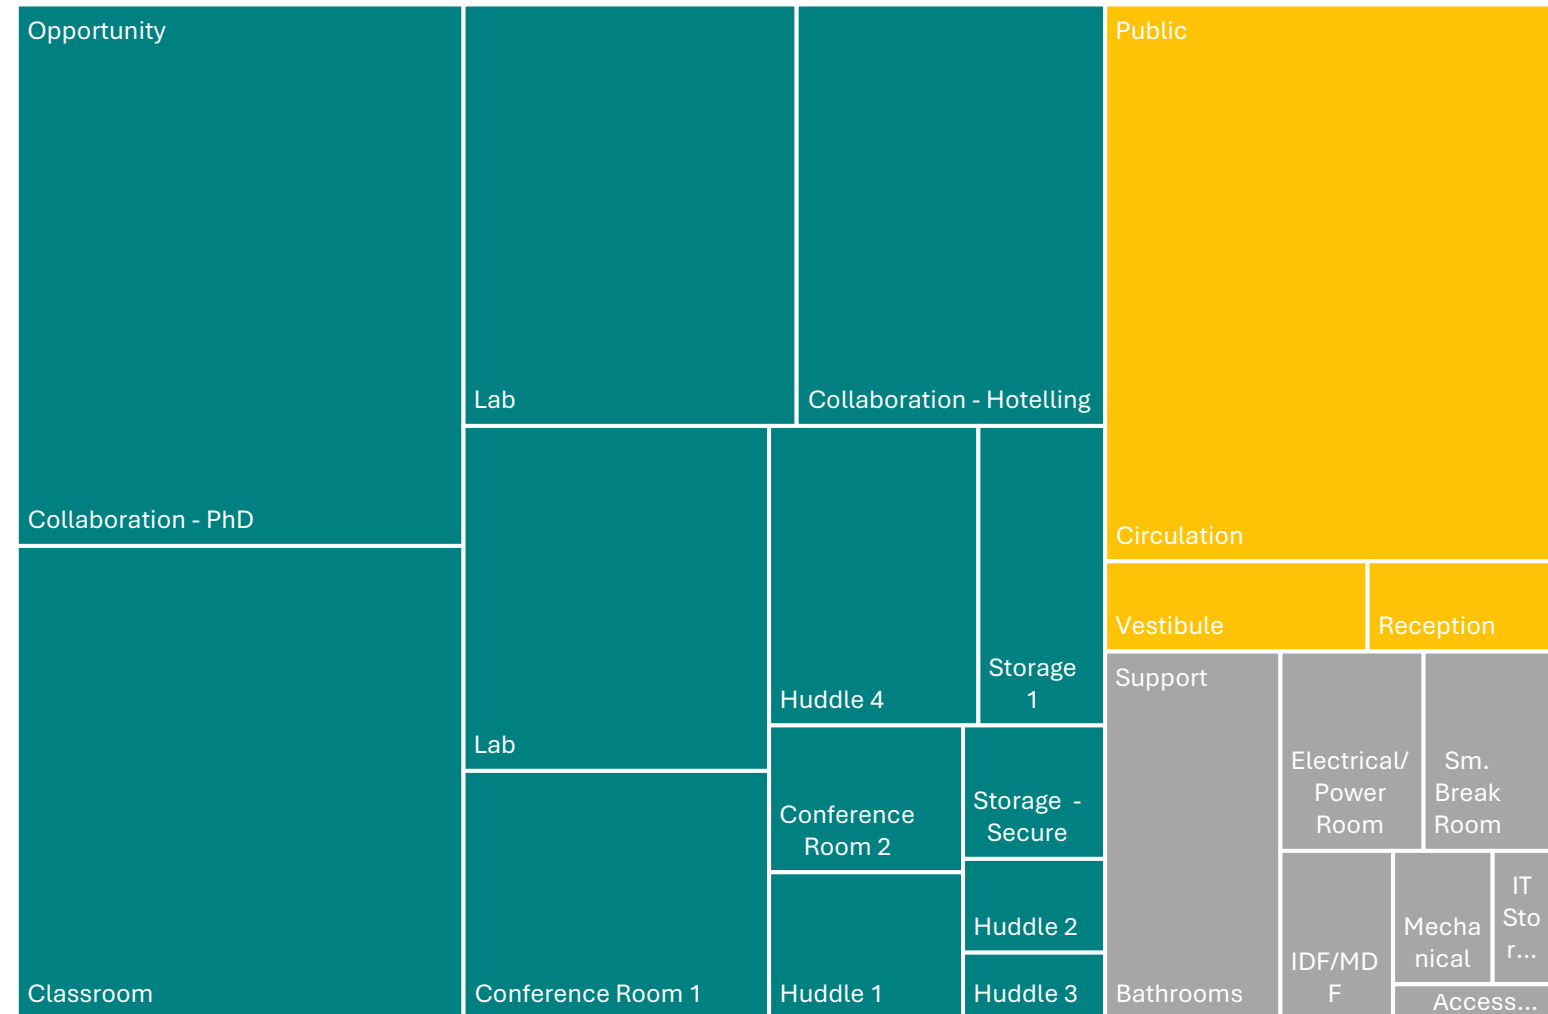

UNC Charlotte – Cybersecurity and AI-Datacenter Innovation Lab

Project Vision

The mission of the UNC Charlotte Critical Infrastructure Lab is to provide sought-after research, testing and certification capabilities for industry, government and academia. By meeting specialized learning and innovation needs, the lab will catalyze the North Tryon Tech Hub's growth as a destination for **solving** critical infrastructure **challenges**, with a focus on AI/cybersecurity, digital engineering, and datacenter/energy excellence.

Organizing Concepts

Program

ZONE	ROOM	SIZE	OCCUPANCY
Opportunity	Classroom	1,115	30
Opportunity	Collaboration - Hotelling	685	20
Opportunity	Collaboration - PhD	1,275	30
Opportunity	Conference Room 1	400	18
Opportunity	Conference Room 2	150	10
Opportunity	Huddle 1	150	5
Opportunity	Huddle 2	70	5
Opportunity	Huddle 3	50	5
Opportunity	Huddle 4	330	5
Opportunity	Lab	740	20
Opportunity	Lab	555	15
Opportunity	Storage - Secure	100	1
Opportunity	Storage 1	200	1
Public	Reception	90	2
Public	Circulation	1,325	8
Public	Vestibule	125	2
Support	Access Control/BAS	30	1
Support	Electrical/Power Room	150	2
Support	IDF/MDF	100	1
Support	IT Storage	45	1
Support	Sm. Break Room	140	1
Support	Mechanical	70	1
Support	Bathrooms	340	6

Opportunity Public Support

\\ Concept Plan

- 1 ENTRY VESTIBULE
- 2 WELCOME DESK/LAB TECH
- 3 OPEN OFFICE
- 4 KITCHENETTE
- 5 BATHROOMS (EXISTING)
- 6 BREAKOUT/HUDDLE ROOMS
- 7 GATHERING
- 8 HOTELLING OFFICES (OPEN)
- 9 LOCKERS
- 10 SUPPORT
- 11 GRAPHICS WALL

Floor Plan

- 1 ENTRY VESTIBULE
- 2 WELCOME DESK/LAB TECH
- 3 OPEN OFFICE
- 4 KITCHENETTE
- 5 BATHROOMS (EXISTING)
- 6 BREAKOUT/HUDDLE ROOMS
- 7 GATHERING
- 8 HOTELLING OFFICES (OPEN)
- 9 LOCKERS
- 10 SUPPORT
- 11 GRAPHICS WALL