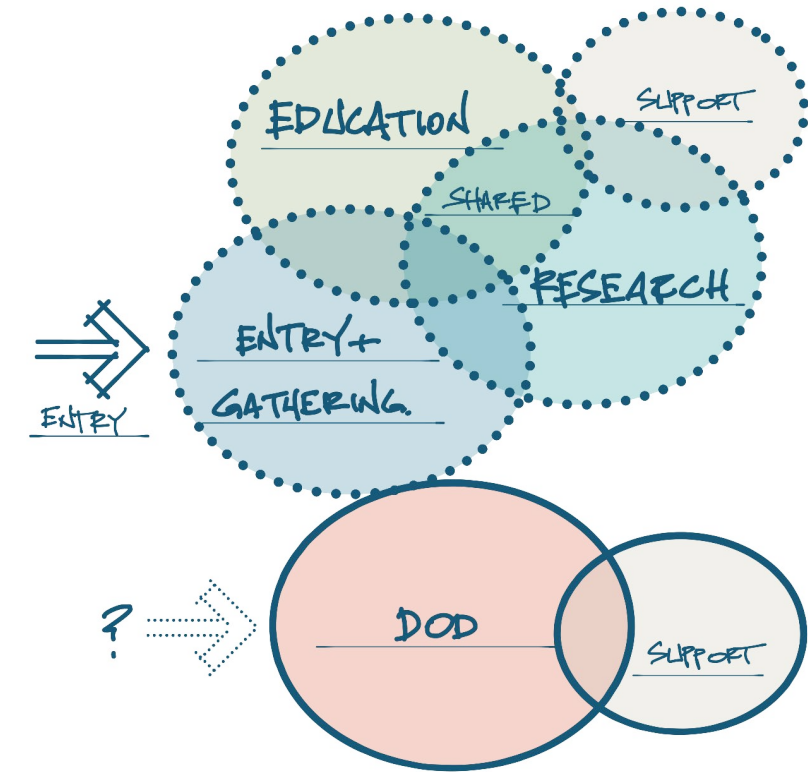

UNC Charlotte – Cybersecurity and AI-Datacenter Innovation Lab

Project Vision

The mission of the UNC Charlotte Critical Infrastructure Lab is to provide sought-after research, testing and certification capabilities for industry, government and academia. By meeting specialized learning and innovation needs, the lab will catalyze the North Tryon Tech Hub's growth as a destination for **solving** critical infrastructure **challenges**, with a focus on AI/cybersecurity, digital engineering, and datacenter/energy excellence.

Organizing Concepts

Program

ZONE	ROOM	SIZE	OCCUPANCY
Opportunity	Classroom	1,115	30
Opportunity	Collaboration - Hotelling	685	20
Opportunity	Collaboration - PhD	1,275	30
Opportunity	Conference Room 1	400	18
Opportunity	Conference Room 2	150	10
Opportunity	Huddle 1	150	5
Opportunity	Huddle 2	70	5
Opportunity	Huddle 3	50	5
Opportunity	Huddle 4	330	5
Opportunity	Lab	740	20
Opportunity	Lab	555	15
Opportunity	Storage - Secure	100	1
Opportunity	Storage 1	200	1
Public	Reception	90	2
Public	Circulation	1,325	8
Public	Vestibule	125	2
Support	Access Control/BAS	30	1
Support	Electrical/Power Room	150	2
Support	IDF/MDF	100	1
Support	IT Storage	45	1
Support	Sm. Break Room	140	1
Support	Mechanical	70	1
Support	Bathrooms	340	6

Opportunity Public Support

\\ Concept Plan

- 1 ENTRY VESTIBULE
- 2 WELCOME DESK/LAB TECH
- 3 OPEN OFFICE
- 4 KITCHENETTE
- 5 BATHROOMS (EXISTING)
- 6 BREAKOUT/HUDDLE ROOMS
- 7 GATHERING
- 8 HOTELLING OFFICES (OPEN)
- 9 LOCKERS
- 10 SUPPORT
- 11 GRAPHICS WALL

- COMMUNICATING
- FLOW
- FOCUS
- GATHERING
- LEARNING
- SIMULATION
- SUPPORT

\\ Concept Image

\\ Thank You

Furniture Concepts

Furniture Concepts