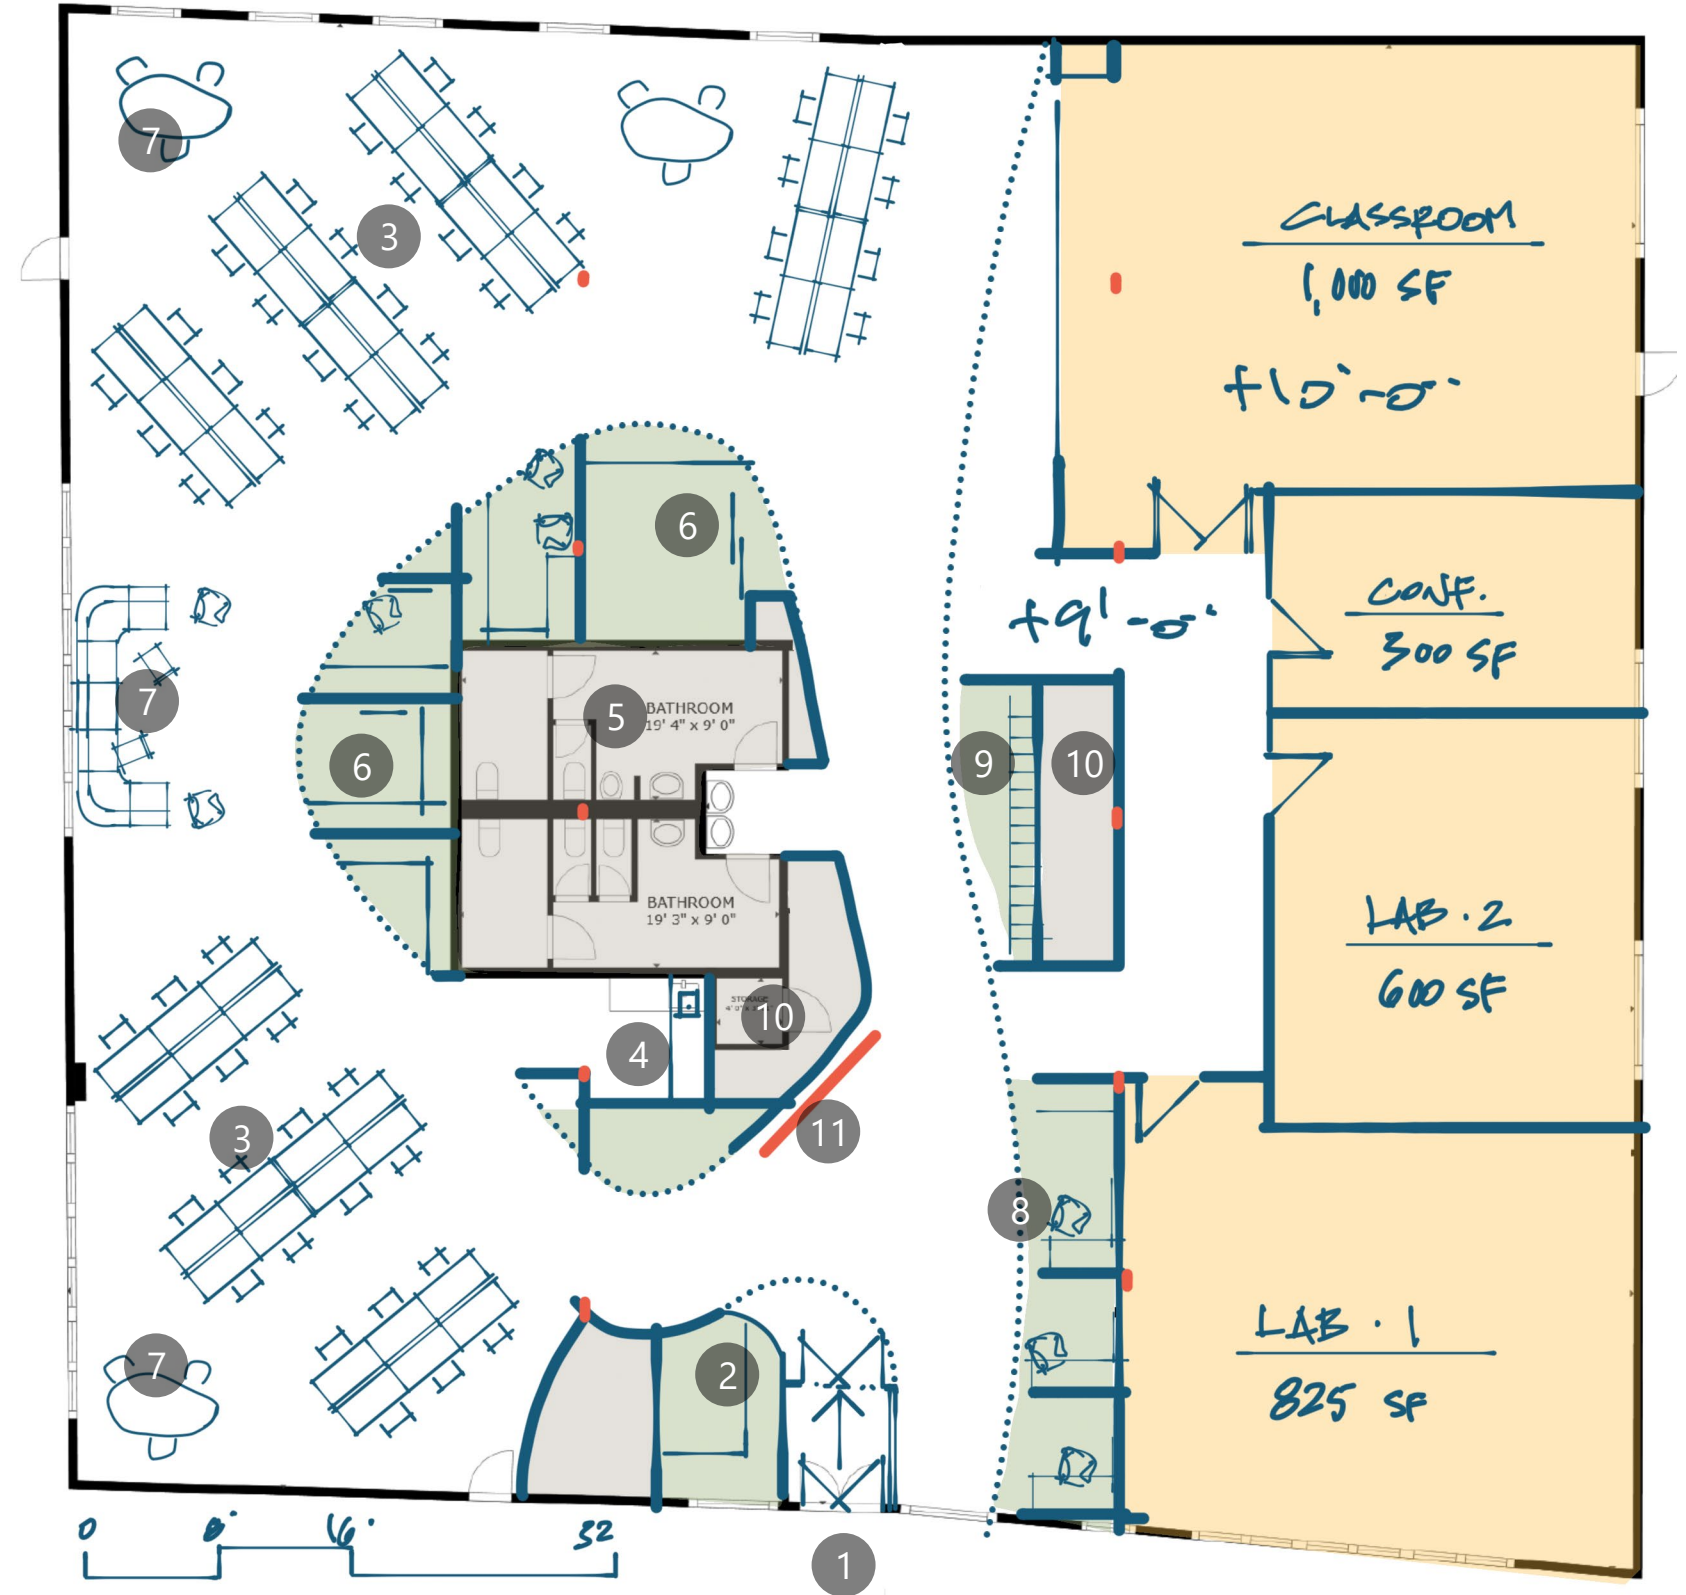

Organizing Concepts

Program

ZONE	ROOM	SIZE	OCCUPANCY
Opportunity	Classroom	1,115	30
Opportunity	Collaboration - Hotelling	685	20
Opportunity	Collaboration - PhD	1,275	30
Opportunity	Conference Room 1	400	18
Opportunity	Conference Room 2	150	10
Opportunity	Huddle 1	150	5
Opportunity	Huddle 2	70	5
Opportunity	Huddle 3	50	5
Opportunity	Huddle 4	330	5
Opportunity	Lab	740	20
Opportunity	Lab	555	15
Opportunity	Storage - Secure	100	1
Opportunity	Storage 1	200	1
Public	Reception	90	2
Public	Circulation	1,325	8
Public	Vestibule	125	2
Support	Access Control/BAS	30	1
Support	Electrical/Power Room	150	2
Support	IDF/MDF	100	1
Support	IT Storage	45	1
Support	Sm. Break Room	140	1
Support	Mechanical	70	1
Support	Bathrooms	340	6

Opportunity Public Support

\\ Concept Plan

- 1 ENTRY VESTIBULE
- 2 WELCOME DESK/LAB TECH
- 3 OPEN OFFICE
- 4 KITCHENETTE
- 5 BATHROOMS (EXISTING)
- 6 BREAKOUT/HUDDLE ROOMS
- 7 GATHERING
- 8 HOTELLING OFFICES (OPEN)
- 9 LOCKERS
- 10 SUPPORT
- 11 GRAPHICS WALL

Floor Plan

- 1 ENTRY VESTIBULE
- 2 WELCOME DESK/LAB TECH
- 3 OPEN OFFICE
- 4 KITCHENETTE
- 5 BATHROOMS (EXISTING)
- 6 BREAKOUT/HUDDLE ROOMS
- 7 GATHERING
- 8 HOTELLING OFFICES (OPEN)
- 9 LOCKERS
- 10 SUPPORT
- 11 GRAPHICS WALL