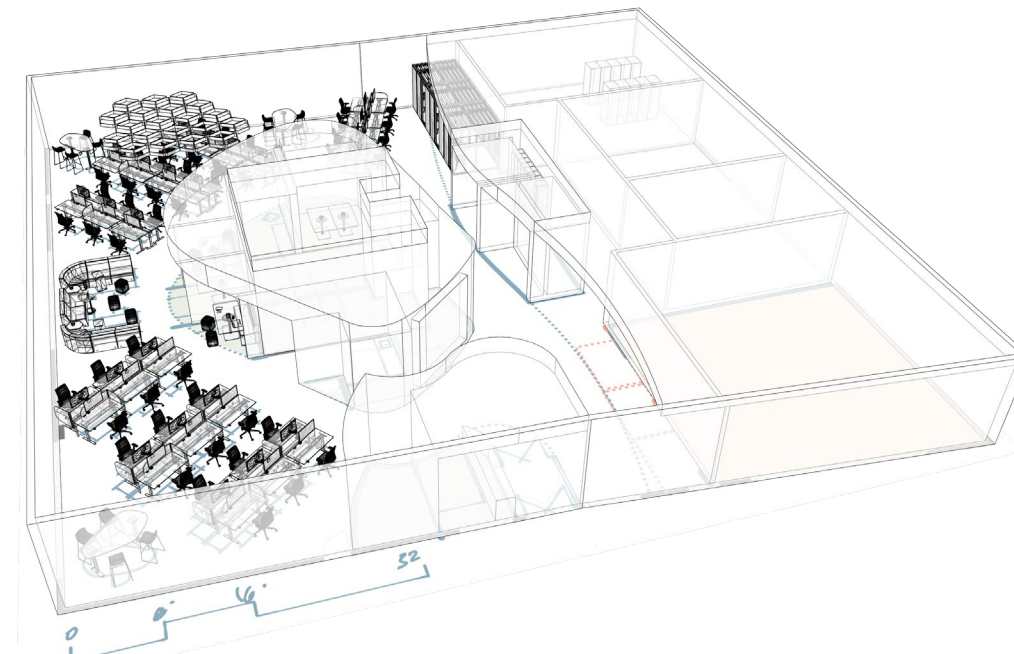

Organizing Concepts

Program

ZONE	ROOM	SIZE	OCCUPANCY
Opportunity	Classroom	1,115	30
Opportunity	Collaboration - Hotelling	685	20
Opportunity	Collaboration - PhD	1,275	30
Opportunity	Conference Room 1	400	18
Opportunity	Conference Room 2	150	10
Opportunity	Huddle 1	150	5
Opportunity	Huddle 2	70	5
Opportunity	Huddle 3	50	5
Opportunity	Huddle 4	330	5
Opportunity	Lab	740	20
Opportunity	Lab	555	15
Opportunity	Storage - Secure	100	1
Opportunity	Storage 1	200	1
Public	Reception	90	2
Public	Circulation	1,325	8
Public	Vestibule	125	2
Support	Access Control/BAS	30	1
Support	Electrical/Power Room	150	2
Support	IDF/MDF	100	1
Support	IT Storage	45	1
Support	Sm. Break Room	140	1
Support	Mechanical	70	1
Support	Bathrooms	340	6

Opportunity Public Support

\\ Concept Plan

- 1 ENTRY VESTIBULE
- 2 WELCOME DESK/LAB TECH
- 3 OPEN OFFICE
- 4 KITCHENETTE
- 5 BATHROOMS (EXISTING)
- 6 BREAKOUT/HUDDLE ROOMS
- 7 GATHERING
- 8 HOTELLING OFFICES (OPEN)
- 9 LOCKERS
- 10 SUPPORT
- 11 GRAPHICS WALL

Floor Plan

- 1 ENTRY VESTIBULE
- 2 WELCOME DESK/LAB TECH
- 3 OPEN OFFICE
- 4 KITCHENETTE
- 5 BATHROOMS (EXISTING)
- 6 BREAKOUT/HUDDLE ROOMS
- 7 GATHERING
- 8 HOTELLING OFFICES (OPEN)
- 9 LOCKERS
- 10 SUPPORT
- 11 GRAPHICS WALL