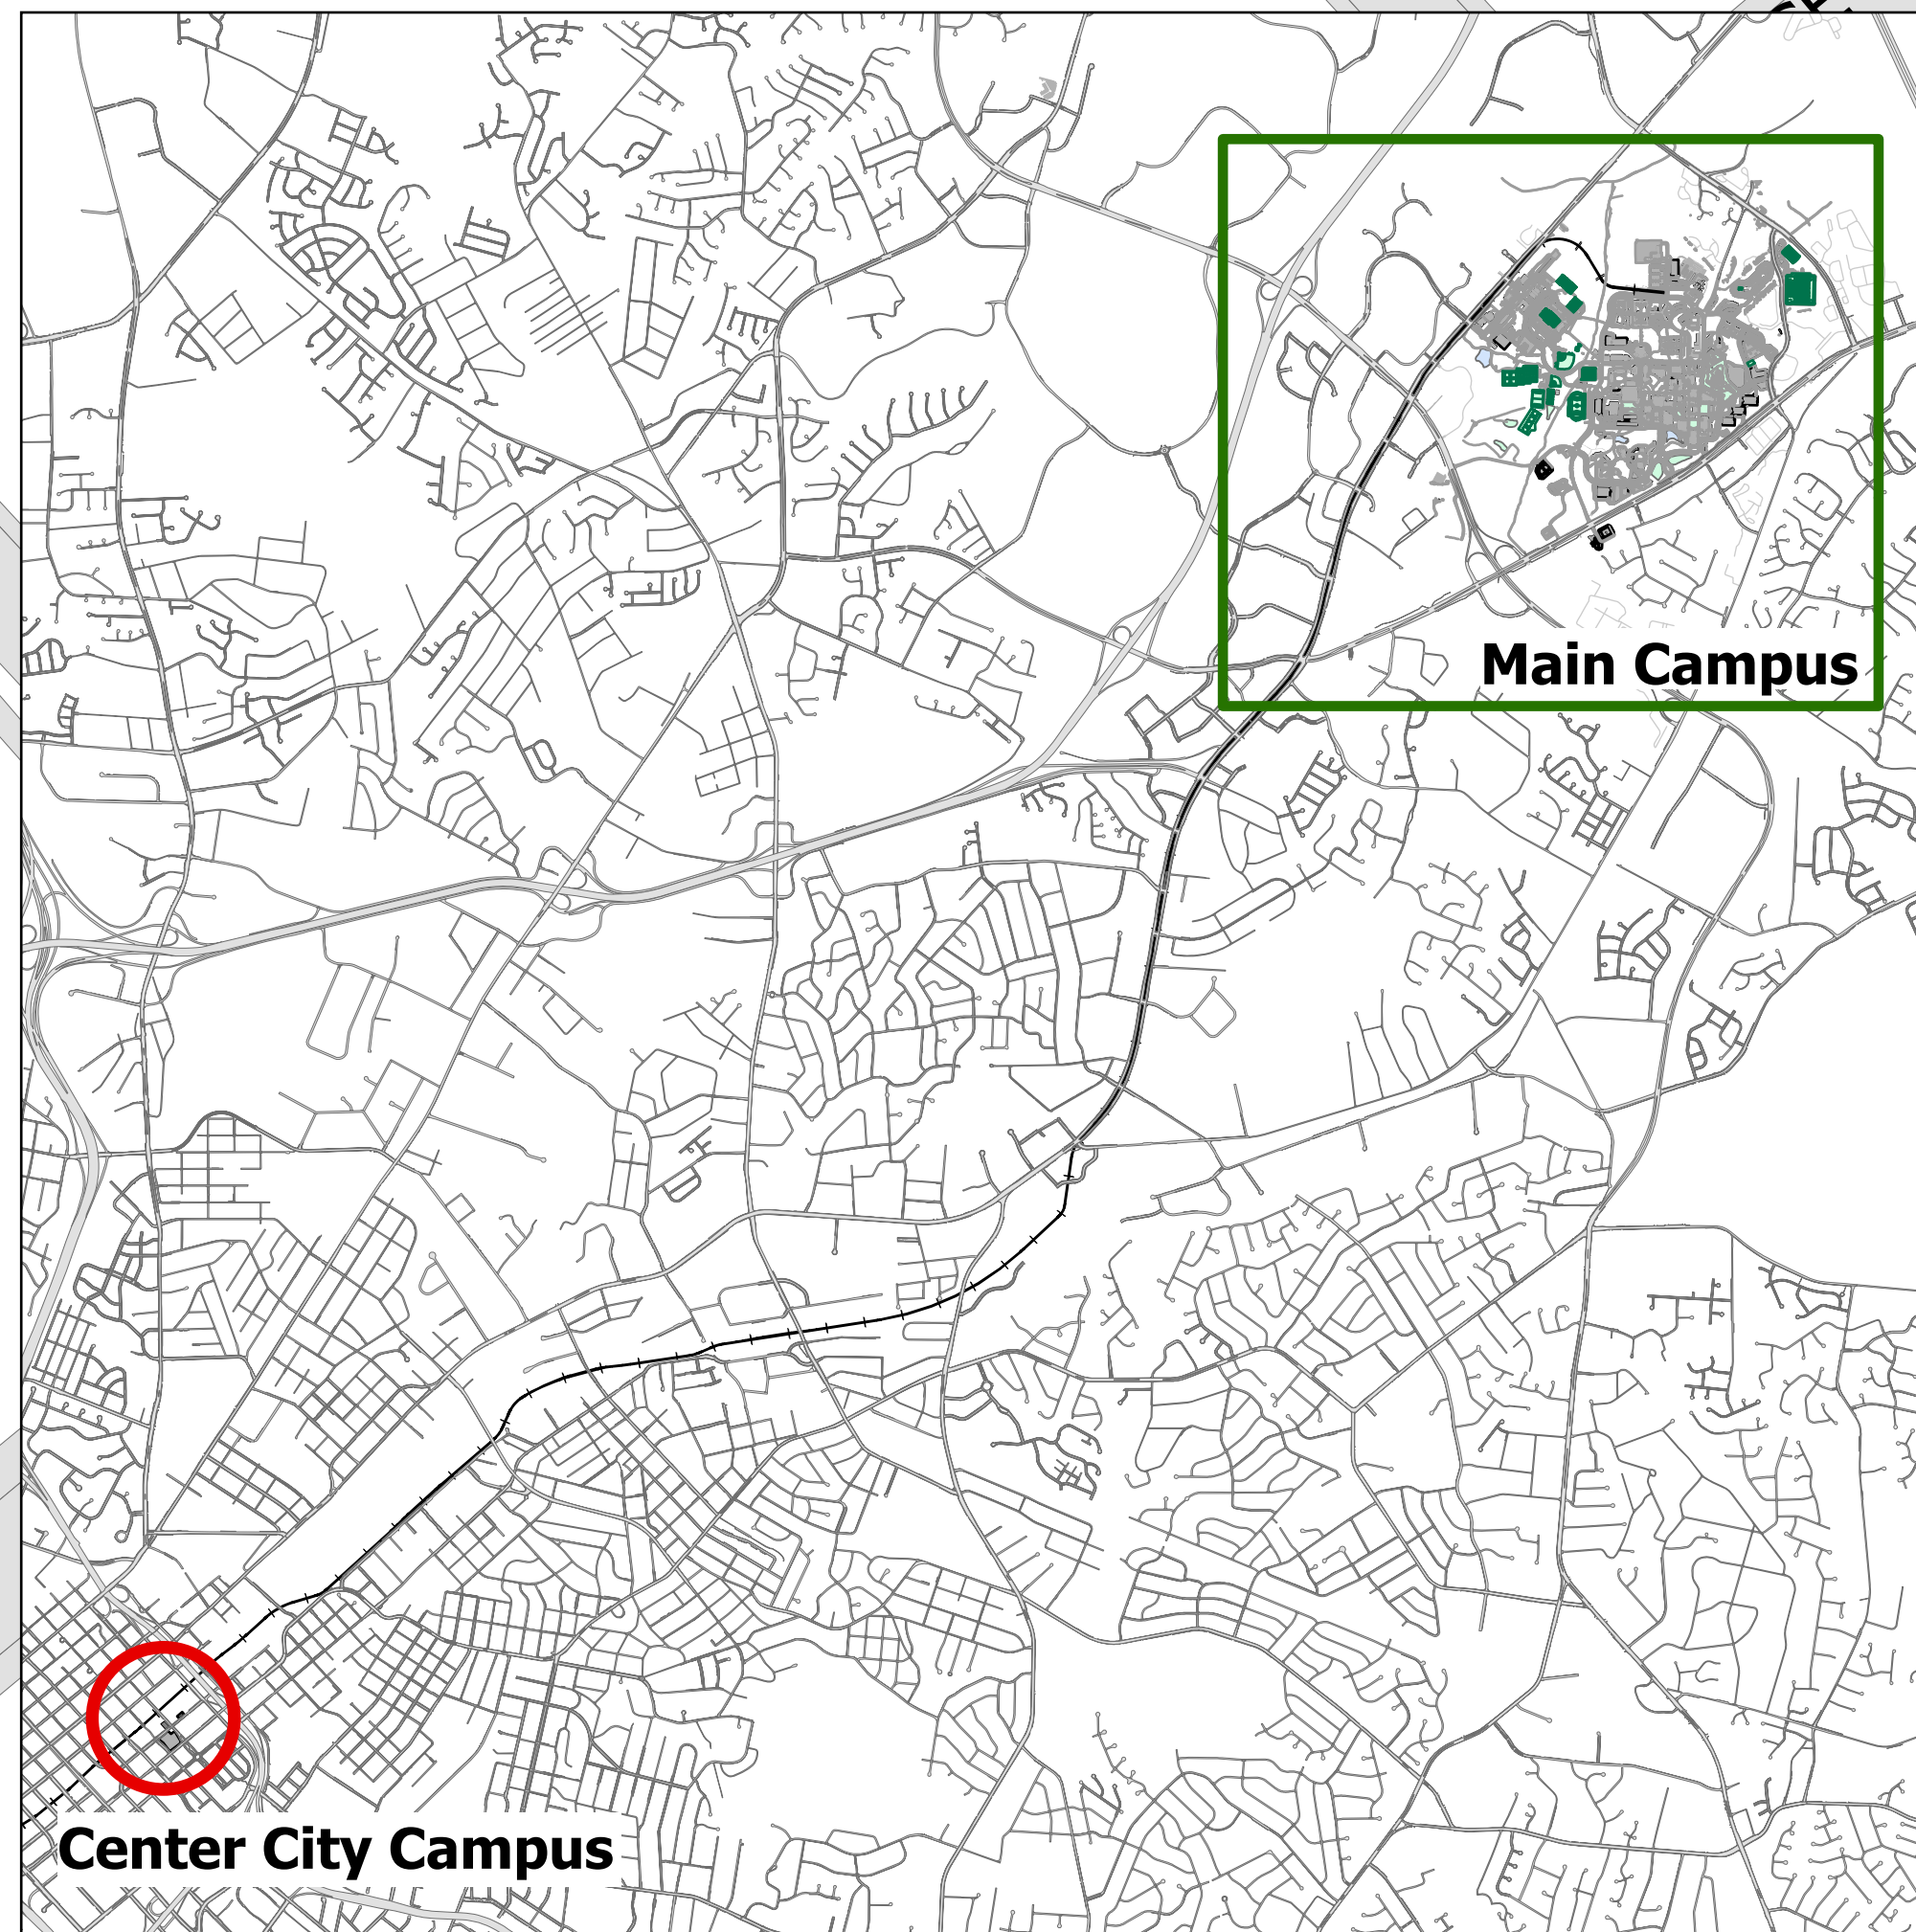

UNIVERSITY OF NORTH CAROLINA
CHARLOTTE

Center City Map

Prepared by:
Facilities Information Systems
(704) 687-8622
www.charlotte.edu

Updated: 8/23/2023

Places of Interest

UNC Charlotte Center City

Projective Eye Gallery
Free Tours (Groups of 6+ people)
Contact Adam Justice to schedule
Email: ajusti10@charlotte.edu
Phone: 704-687-0833

The Market at Dubois

Places of Interest Nearby

First Ward Park
301 E 7th Street
Levine Museum of the New South - History Museum
401 S Tryon St
North Carolina Blumenthal Center - Art Center
345 N College Street
The Market at 7th Street
224 E 7th Street

Legend

- Light Rail Stations
- Visitor Parking

0 63 125 250 375 500 Feet

9th Street Station

7th Street Station

Disability Lot

73

Gravel Lot

Parking

Students & F/S

Gravel Lot (422 E. 9th St)
- Permit must include The Dubois Center

Disability

Disability Lot (625 N Brevard St)
- Permit must include The Dubois Center & a disability placard is required

Visitor Parking

Pay on Park Mobile app:

Gravel Lot (422 E. 9th St)
- Pick zone #96422 in app

Pay to Park/Public Parking:

Visit preferredparking.com for more options

CATS/Light Rail:

Visit charlottenc.gov/CATS/Fares-Passes for more options

For Parking Info Visit
pats.charlotte.edu