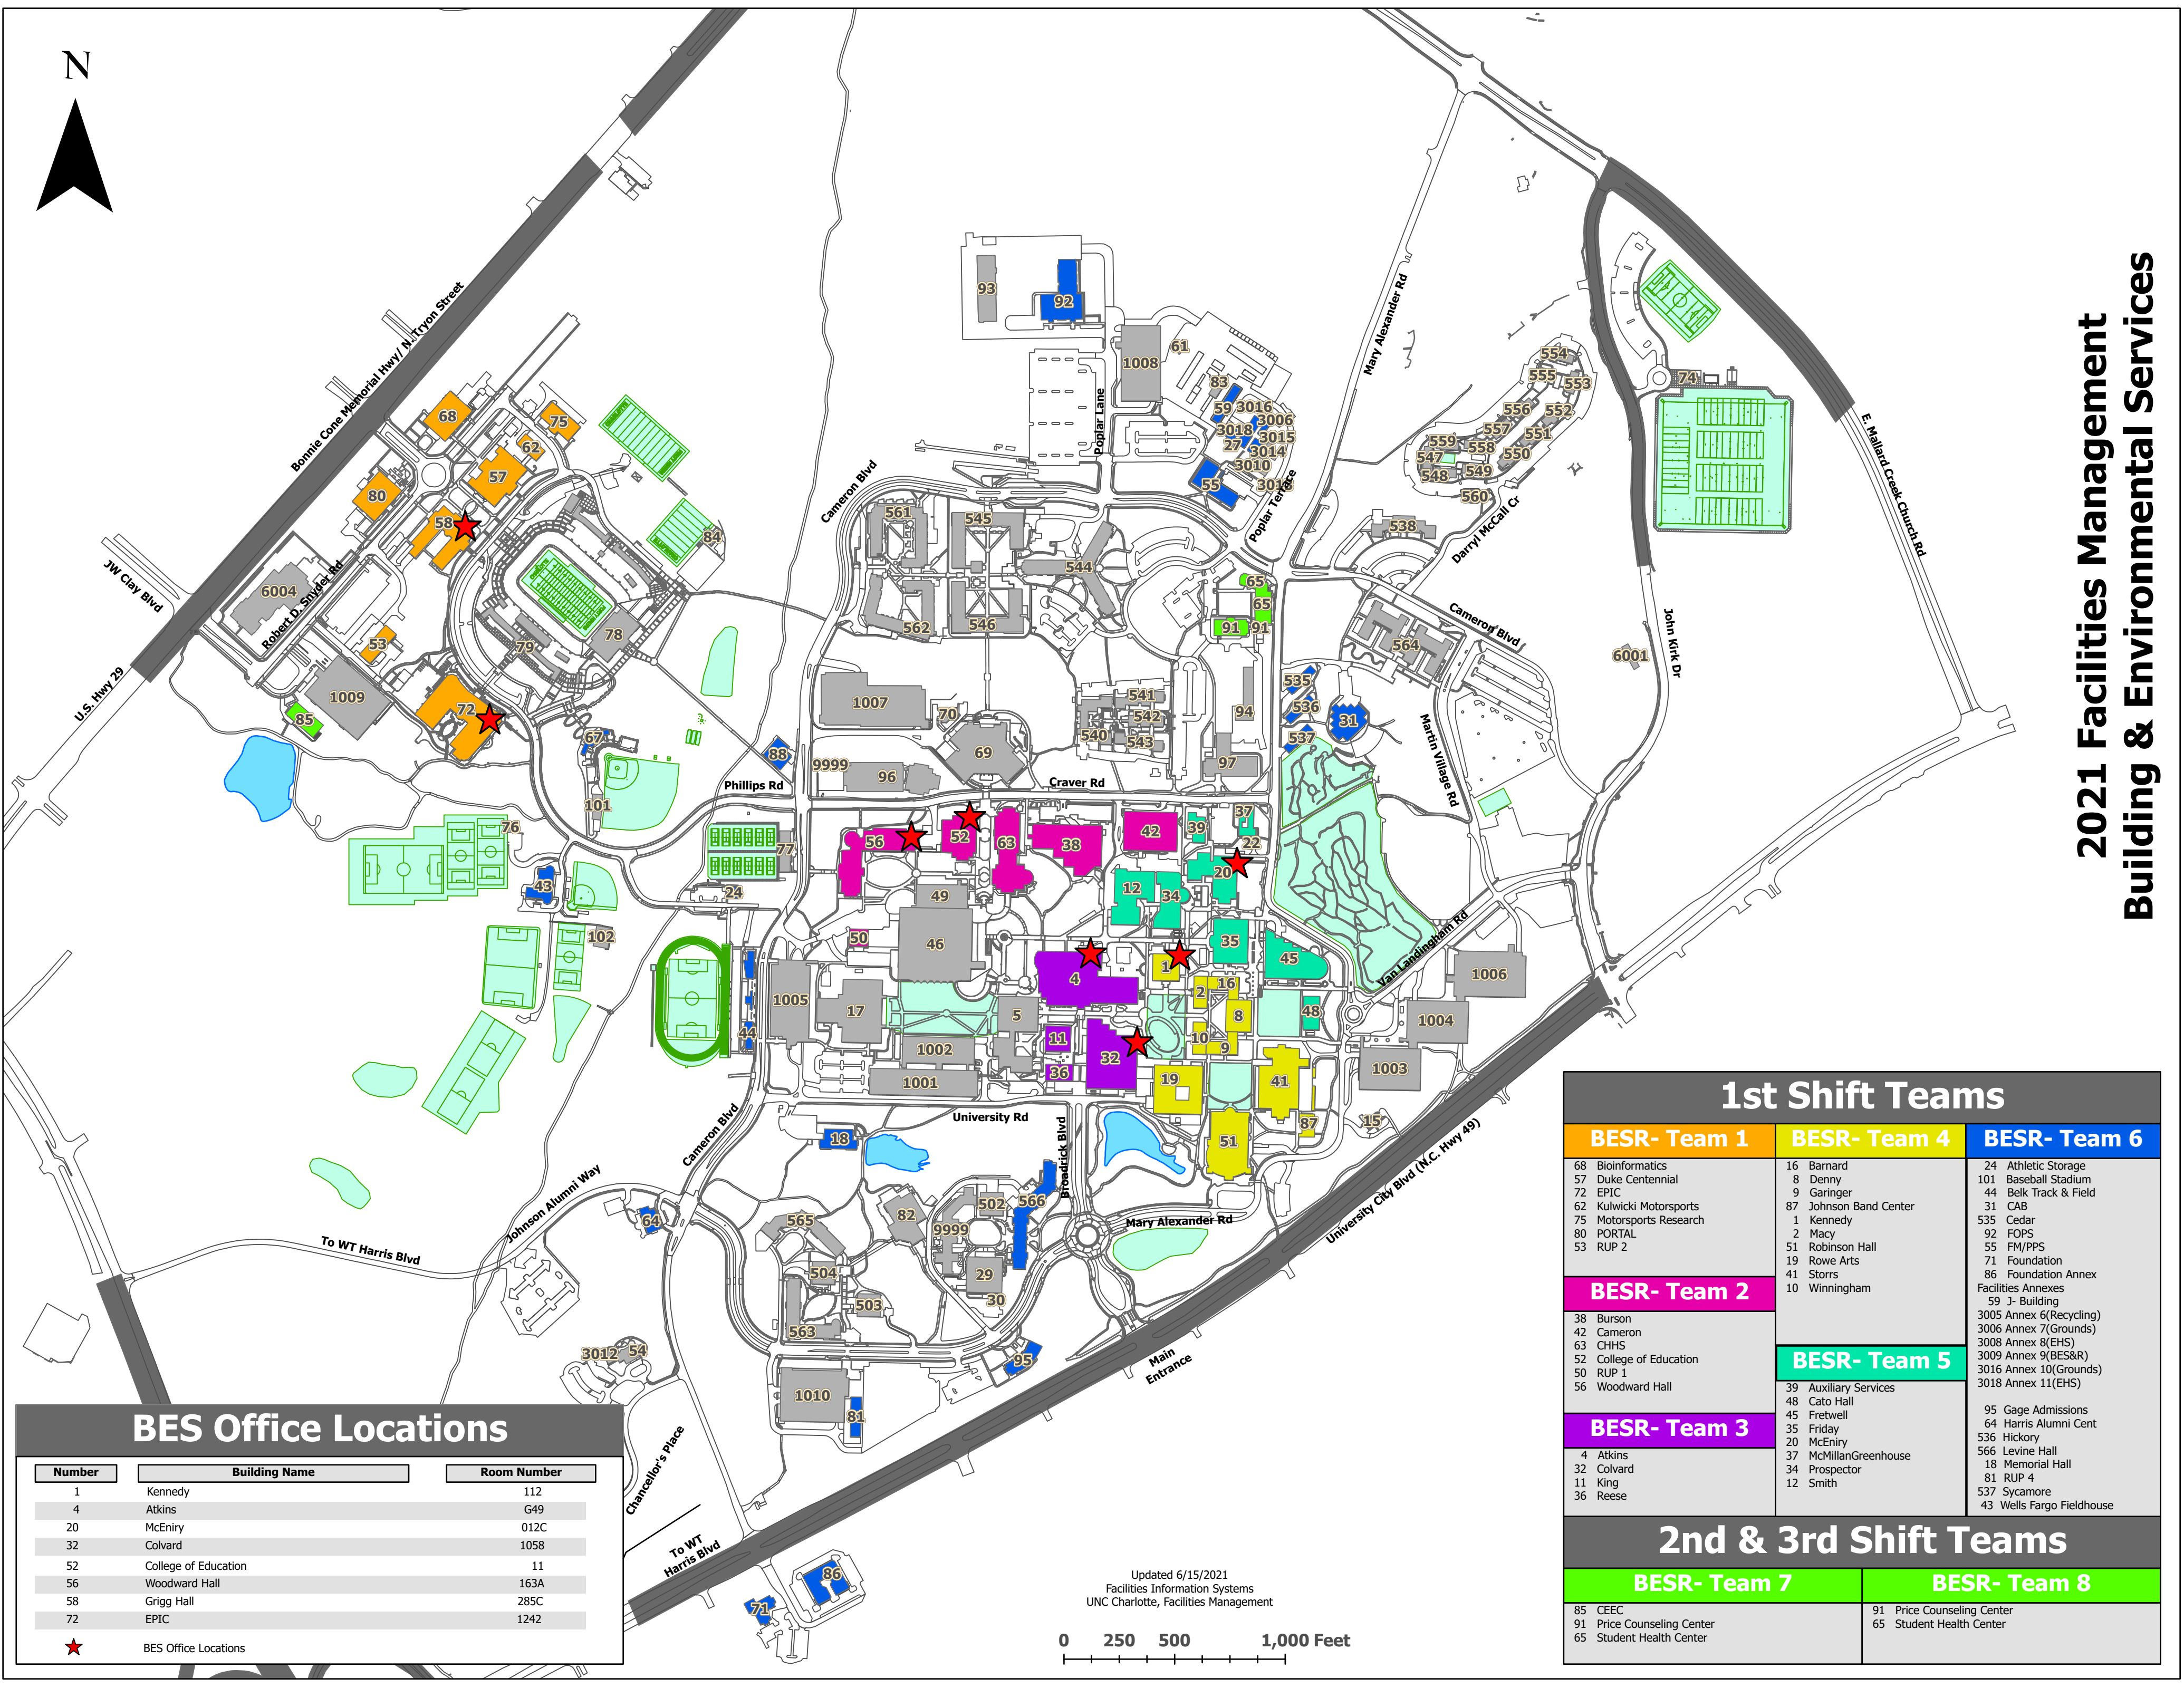

### BES Office Locations

Number	Building Name	Room Number
1	Kennedy	112
4	Atkins	G49
20	McEniry	012C
32	Colvard	1058
52	College of Education	11
56	Woodward Hall	163A
58	Grigg Hall	285C
72	EPIC	1242

★ BES Office Locations

### 1st Shift Teams

BESR- Team 1	BESR- Team 4	BESR- Team 6
68 Bioinformatics 57 Duke Centennial 72 EPIC 62 Kulwicks Motorsports 75 Motorsports Research 80 PORTAL 53 RUP 2	16 Barnard 8 Denny 9 Garinger 87 Johnson Band Center 1 Kennedy 2 Macy 51 Robinson Hall 19 Rowe Arts 41 Storrs 10 Winningham	24 Athletic Storage 101 Baseball Stadium 44 Belk Track & Field 31 CAB 535 Cedar 92 FOPS 55 FM/PPS 71 Foundation 86 Foundation Annex Facilities Annexes 59 J- Building 3005 Annex 6(Recycling) 3006 Annex 7(Grounds) 3008 Annex 8(EHS) 3009 Annex 9(BES&R) 3016 Annex 10(Grounds) 3018 Annex 11(EHS)
BESR- Team 2	BESR- Team 5	
38 Burson 42 Cameron 63 CHHS 52 College of Education 50 RUP 1 56 Woodward Hall	39 Auxiliary Services 48 Cato Hall 45 Fretwell 35 Friday 20 McEniry 37 McMillanGreenhouse 34 Prospector 12 Smith	95 Gage Admissions 64 Harris Alumni Cent 536 Hickory 566 Levine Hall 18 Memorial Hall 81 RUP 4 537 Sycamore 43 Wells Fargo Fieldhouse
BESR- Team 3		
4 Atkins 32 Colvard 11 King 36 Reese		

0 250 500 1,000 Feet