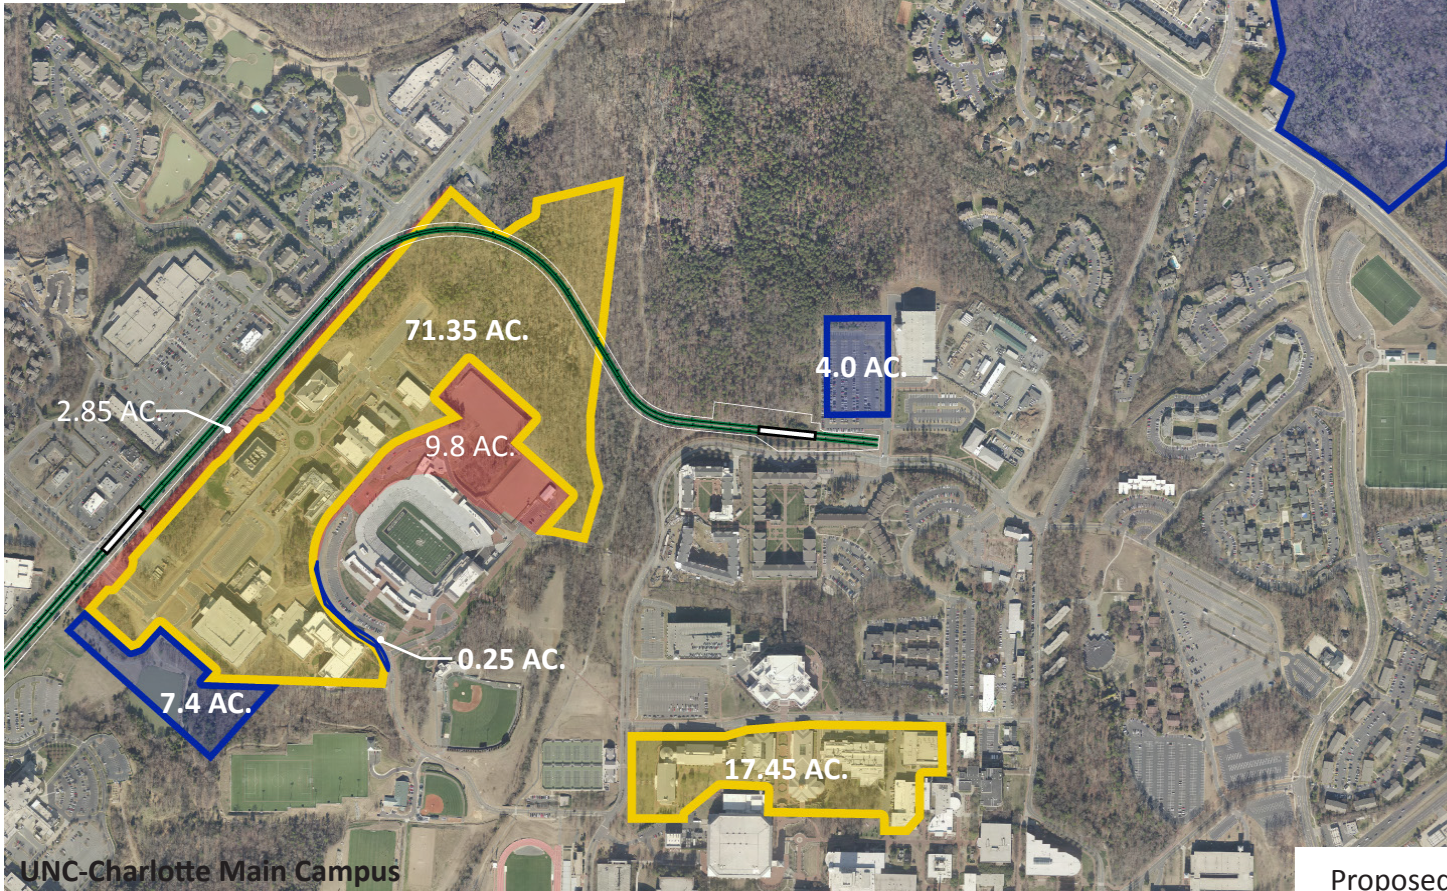

UNC-Charlotte Center City Building

106.0 AC.

UNC-Charlotte Main Campus

Millennial Boundary

■ Redefined	
Main Campus	71.35 AC.
Center City Building	0.87 AC.
Total :	72.22 AC.
■ Additional	
Main Campus	7.4 AC.
Center City Building	0.25 AC.
Wooded Area	106.0 AC.
Total :	113.65 AC.
■ Removed	
Main Campus	9.8 AC.
Center City Building	2.85 AC.
Total :	12.65 AC.

Proposed Millennial Campus Boundary