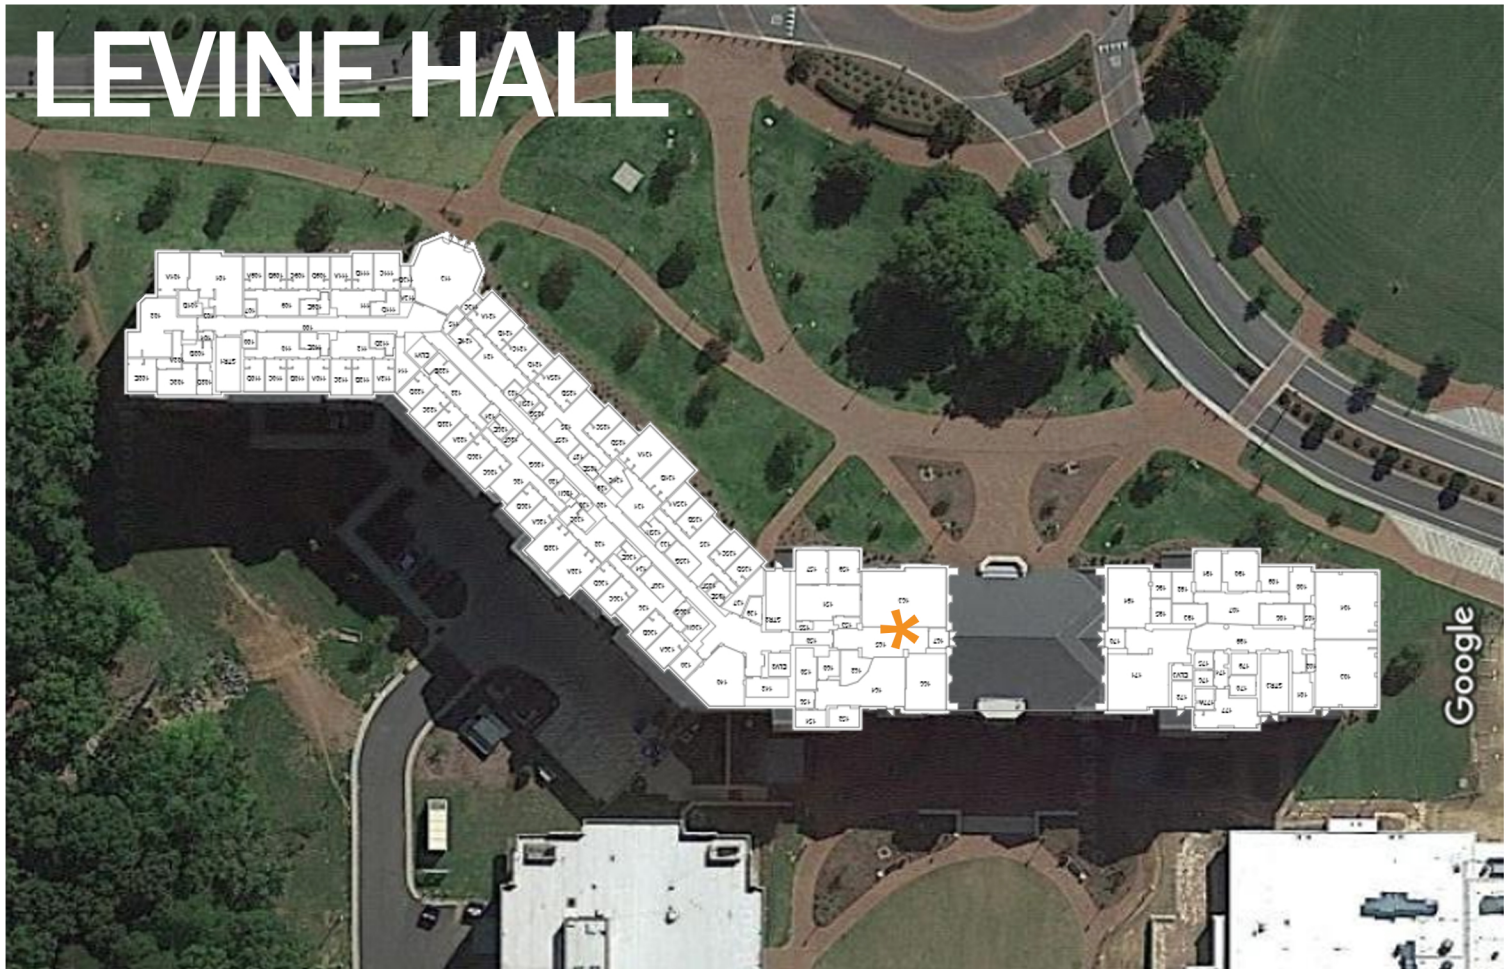

NINER MOVE OUT

Levine Hall Donation Bin Location
Main Lobby, First floor

Bring your unwanted clothing, shoes, books, non-perishable food items and more to the locations above starting April 22! Items donated to: