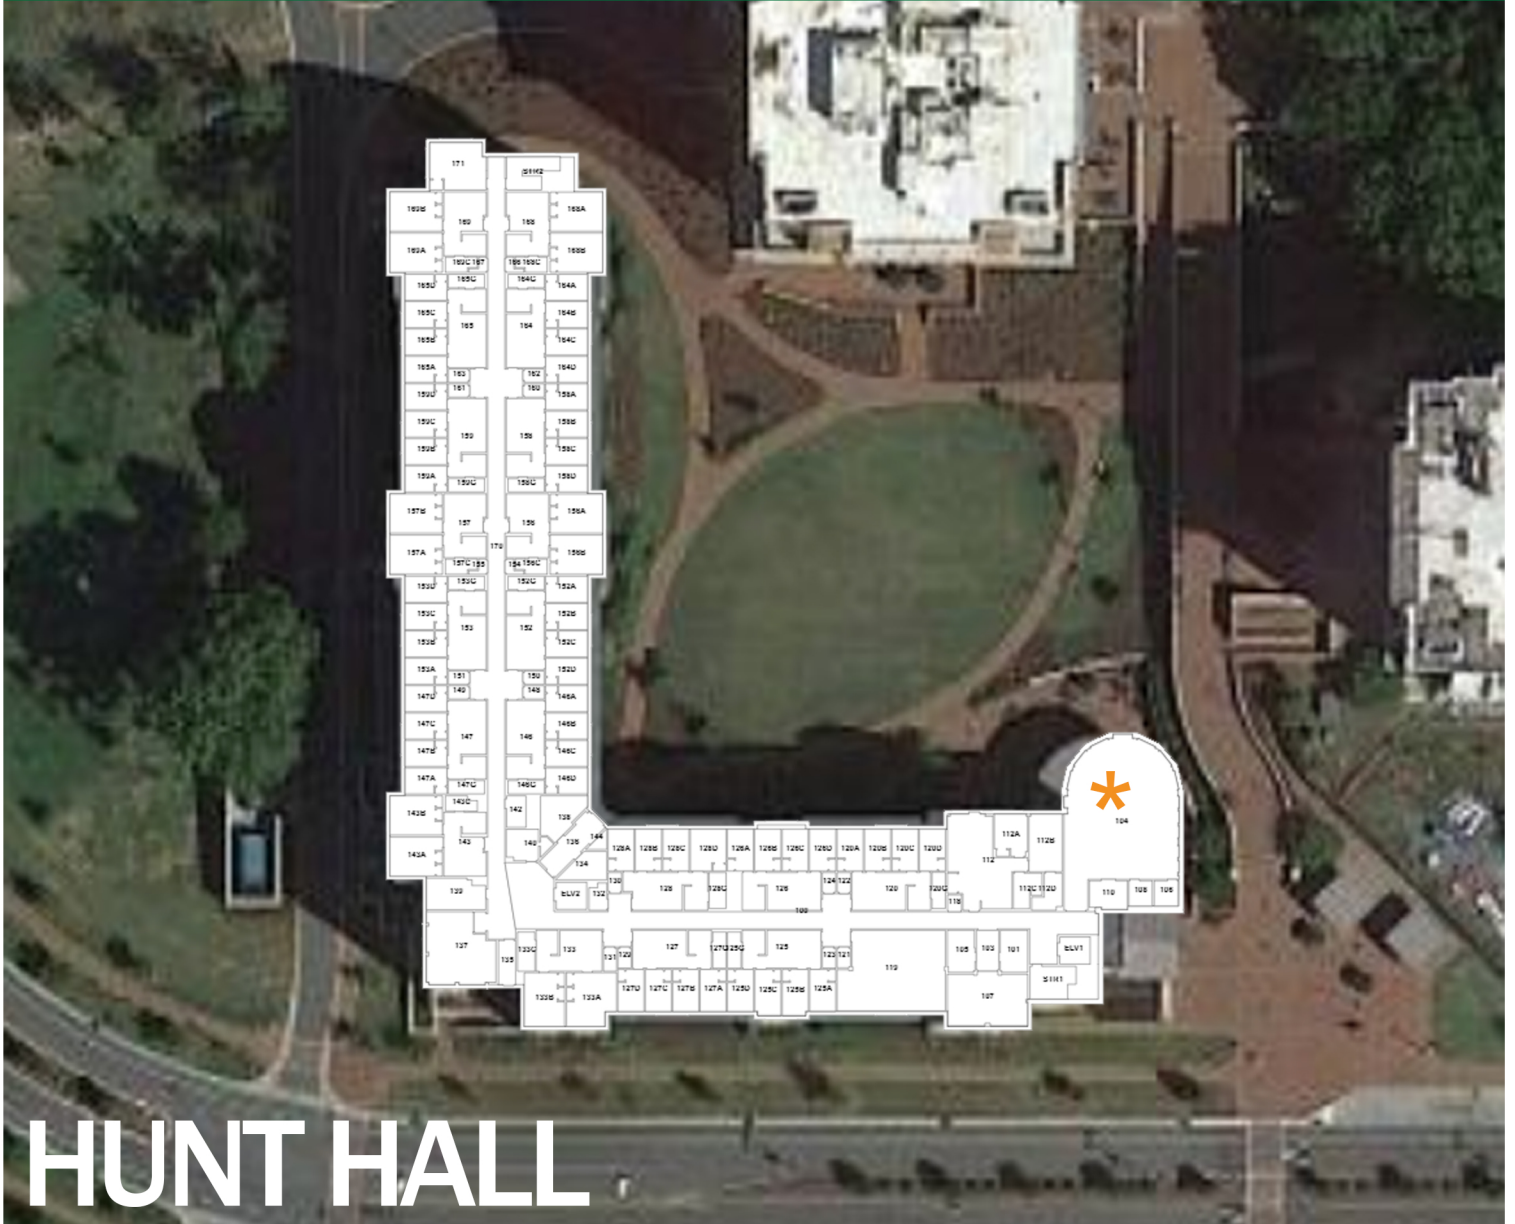

NINER MOVE OUT

Hunt Hall Donation Bin Location
Main Lobby, First floor

HUNT HALL

Bring your unwanted clothing, shoes, books, non-perishable food items and more to the locations above starting April 22! Items donated to: