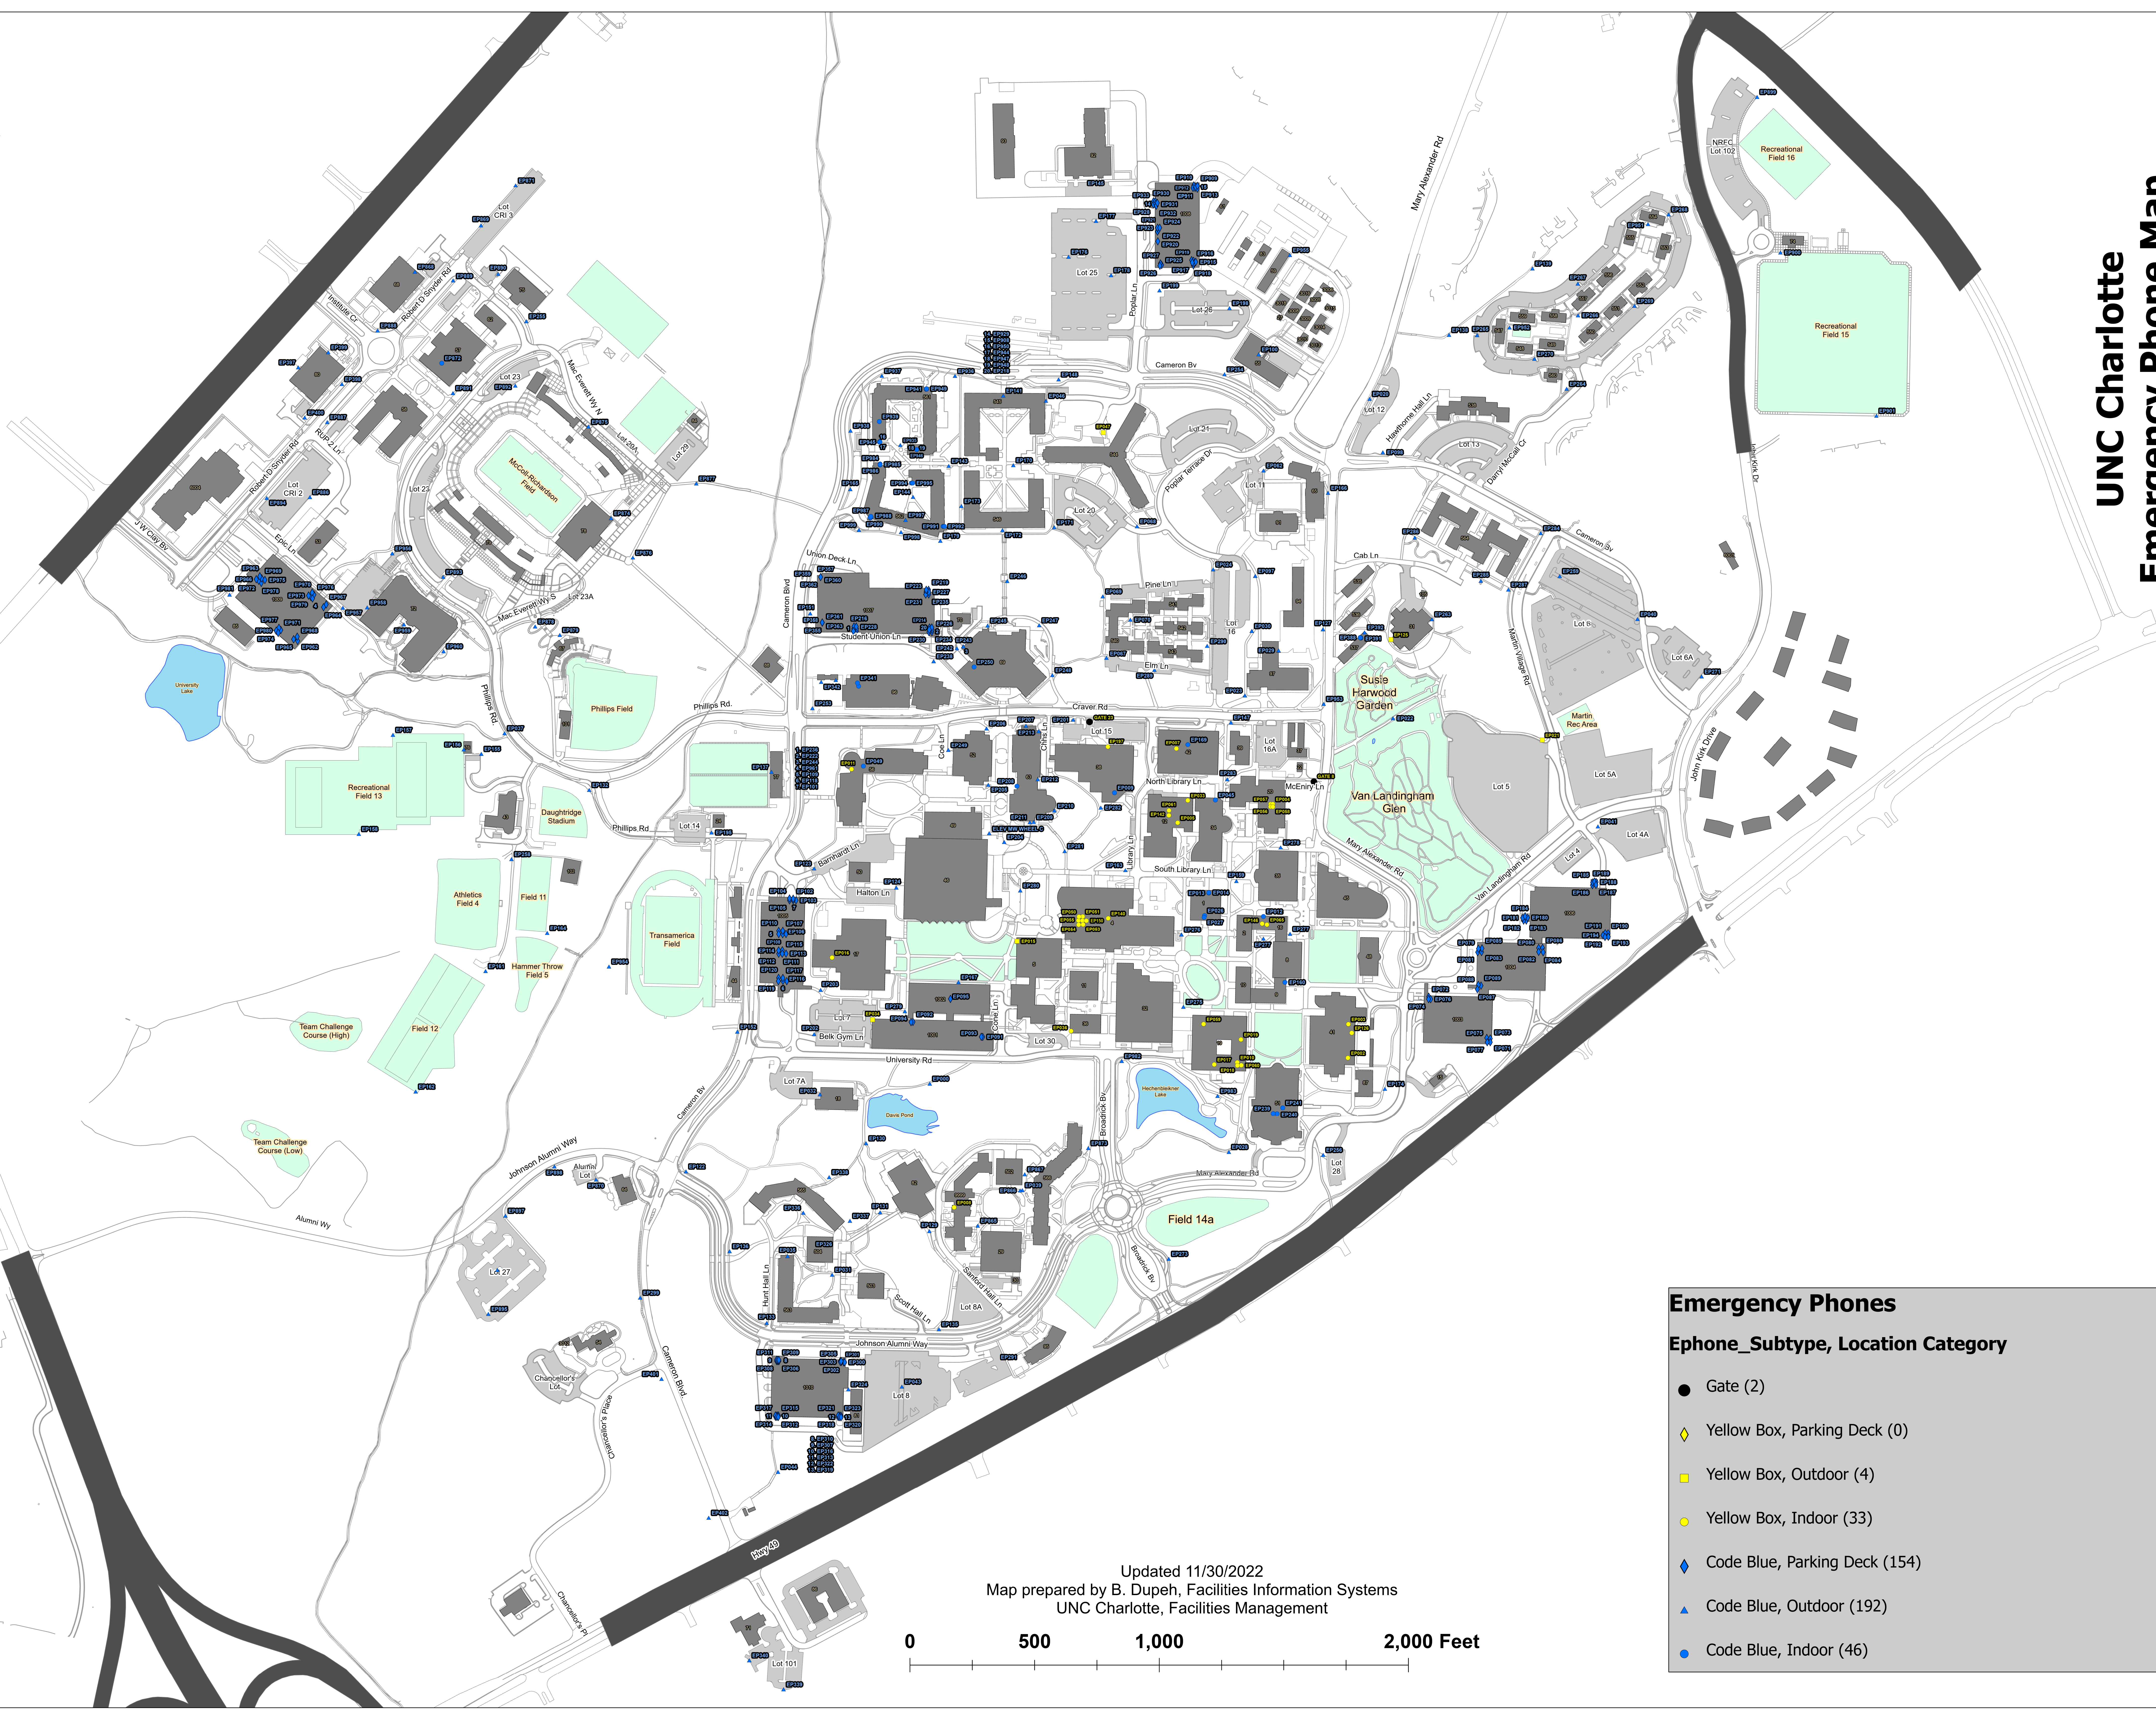

# UNC Charlotte Emergency Phone Map

**Emergency Phones**  
**Ephone\_Subtype, Location Category**

- Gate (2)
- ◆ Yellow Box, Parking Deck (0)
- Yellow Box, Outdoor (4)
- Yellow Box, Indoor (33)
- ◆ Code Blue, Parking Deck (154)
- ▲ Code Blue, Outdoor (192)
- Code Blue, Indoor (46)

Updated 11/30/2022  
 Map prepared by B. Dupeh, Facilities Information Systems  
 UNC Charlotte, Facilities Management