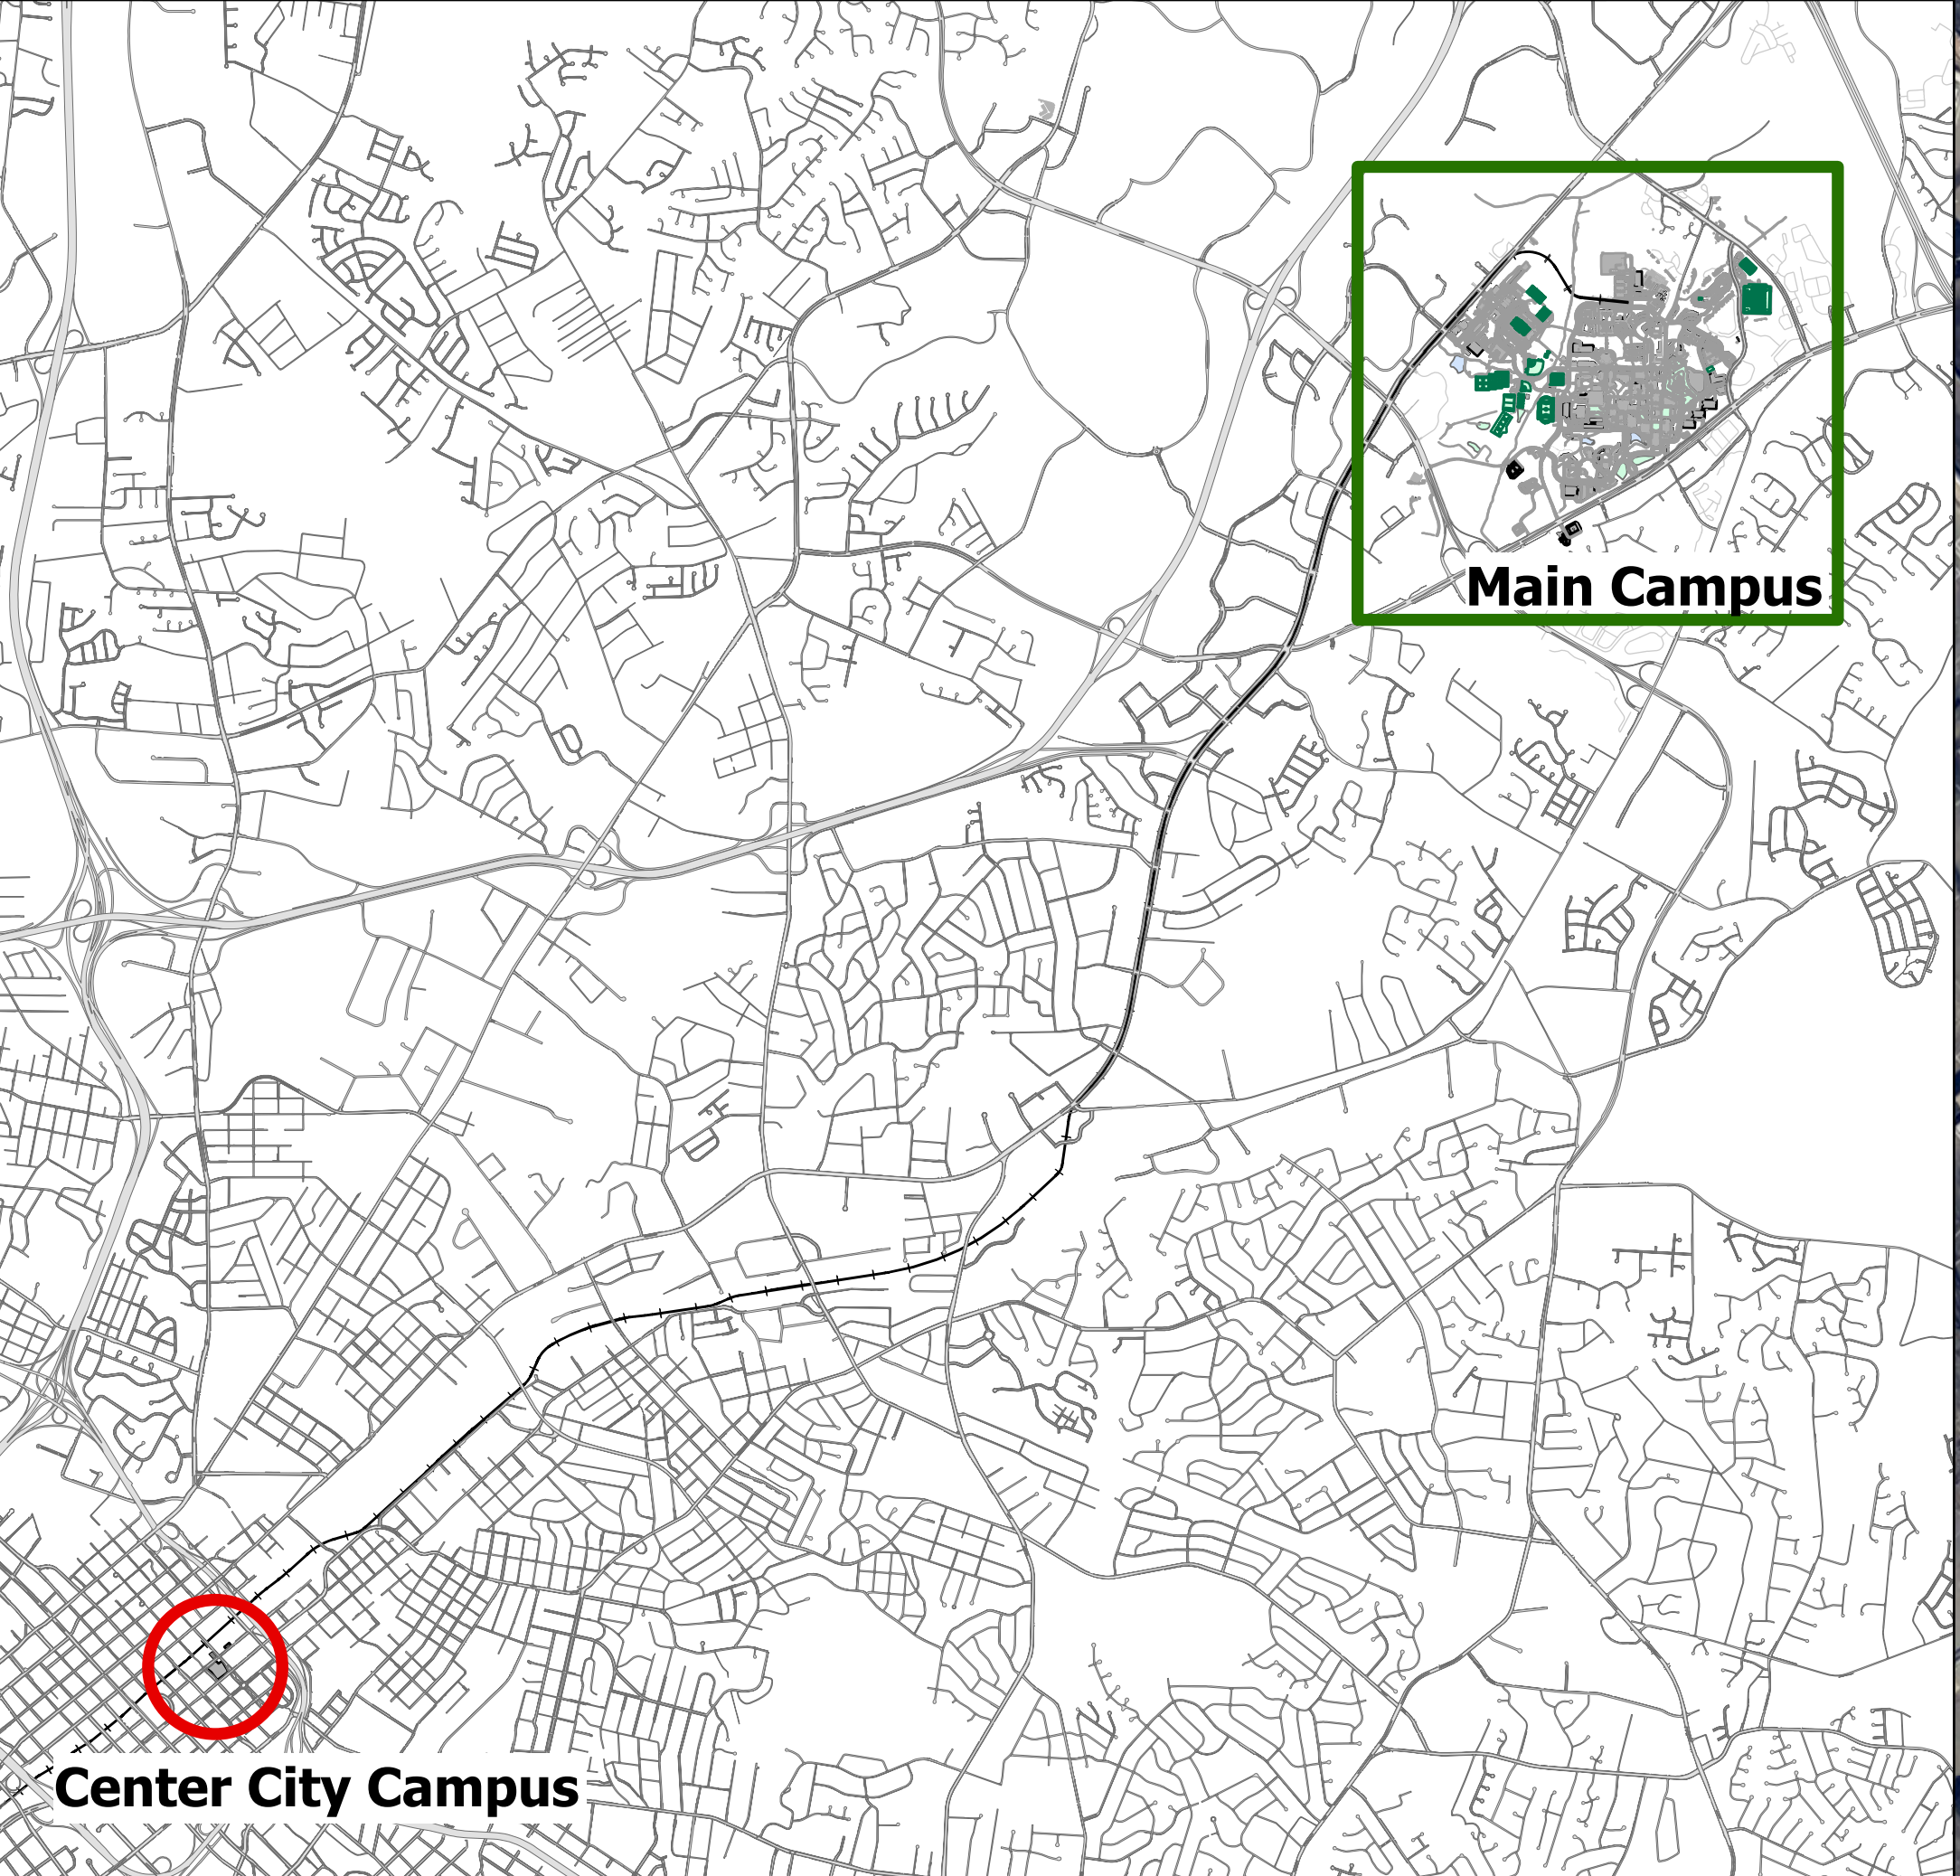

UNIVERSITY OF NORTH CAROLINA
CHARLOTTE

Center City Map

Prepared by:
Facilities Information Systems
(704) 687-8622
www.charlotte.edu

Updated: 8/23/2023

Main Campus

Center City Campus

7th Street Station

9th Street Station

Disability Lot

73

Gravel Lot

Legend

Light Rail Stations

Visitor Parking

0 63 125 250 375 500 Feet

Places of Interest

First Ward Park
301 E 7th Street
Levine Museum of the New South - History Museum
401 S Tryon St
North Carolina Blumenthal Center - Art Center
345 N College Street
The Market at 7th Street
224 E 7th Street

Visitor Parking

Pay on Park Mobile app:

Gravel Lot (422 E. 9th St)
- Pick zone #96422 in app

Pay to Park/Public Parking:

Visit preferredparking.com for more options

CATS/Light Rail:

Visit charlottenc.gov/CATS/Fares-Passes for more options